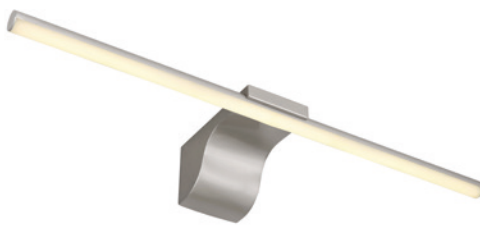

41925M

41925N

41925S

Pepe

41925M	incl. LED 10W	1020lm	630lm	4000K	VPE: 10	↔ 60,8cm x 8cm	↳ 15cm	metal gold matt, acrylic opal	
41925N	incl. LED 10W	1020lm	620lm	4000K	VPE: 10	↔ 60,8cm x 8cm	↳ 15cm	metal nickel matt, acrylic opal	
41925S	incl. LED 10W	1020lm	560lm	4000K	VPE: 10	↔ 60,8cm x 8cm	↳ 15cm	metal black matt, acrylic opal	