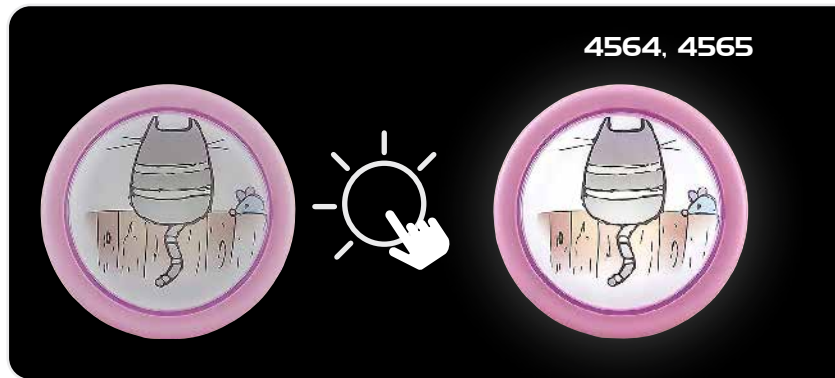

CATHY

designed by **rabalux**

Others / Best match
383.

4558

GUARANTEE
5 YEARS

4564

LED built-in EXCL.

4570

WARM White

4632

4564, 4565

4558 (M) (G)

☒ E27 / 2x max. 60W
IP20 • 681
multicolour

4564 (P)

☒ LED / 0,3W incl.
DC 3V • 2x AA excl.
IP20 • multicolour

4570 (P)