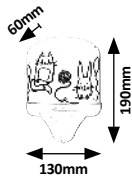

4570

WARM White

4632