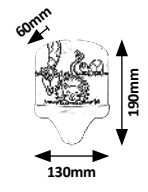

4571

WARM White