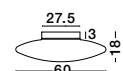

PRESSIONE - 620443

Opal Glass
Chrome Metal
LED E27 5x12 Watt 230 Volt
IP20 Bulb Excluded
D: 60 H: 18 cm