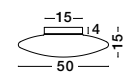

Adjustable Height

GL 45876011

PRESSIONE - 4587601

Opal Glass
Satin Metal Base
Chrome Aluminium
LED E27 4x12 Watt 230 Volt
IP20 Bulb Excluded
D: 60 H: 110 cm

Adjustable Height

GL 45876021

PRESSIONE - 4587602

Opal Glass
Satin Metal Base
Chrome Aluminium
LED E27 3x12 Watt 230 Volt
IP20 Bulb Excluded
D: 50 H: 110 cm

GL 6204421

PRESSIONE - 620442

Opal Glass
Chrome Metal
LED E27 3x12 Watt 230 Volt
IP20 Bulb Excluded
D: 50 H: 15 cm