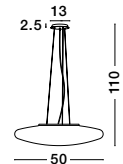

Adjustable Height

GL 45876011

PRESSIONE - 4587601

Opal Glass
Satin Metal Base
Chrome Aluminium
LED E27 4x12 Watt 230 Volt
IP20 Bulb Excluded
D: 60 H: 110 cm

Adjustable Height

GL 45876021

PRESSIONE - 4587602

Opal Glass
Satin Metal Base
Chrome Aluminium
LED E27 3x12 Watt 230 Volt
IP20 Bulb Excluded
D: 50 H: 110 cm

GL 6204421

PRESSIONE - 620442

Opal Glass
Chrome Metal
LED E27 3x12 Watt 230 Volt
IP20 Bulb Excluded
D: 50 H: 15 cm

GL 6204431

PRESSIONE - 620443

Opal Glass
Chrome Metal
LED E27 5x12 Watt 230 Volt
IP20 Bulb Excluded
D: 60 H: 18 cm

GL 6204411

PRESSIONE - 620441

Opal Glass
Chrome Metal
LED E27 3x12 Watt 230 Volt
IP20 Bulb Excluded
D: 42 H: 14 cm