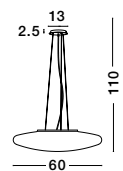

Adjustable Height

GL 45876011

PRESSIONE - 4587601

Opal Glass
Satin Metal Base
Chrome Aluminium
LED E27 4x12 Watt 230 Volt
IP20 Bulb Excluded
D: 60 H: 110 cm

Adjustable Height

GL 45876021

PRESSIONE - 4587602

Opal Glass
Satin Metal Base
Chrome Aluminium
LED E27 3x12 Watt 230 Volt
IP20 Bulb Excluded
D: 50 H: 110 cm

GL 6204421

PRESSIONE - 620442

Opal Glass
Chrome Metal
LED E27 3x12 Watt 230 Volt
IP20 Bulb Excluded
D: 50 H: 15 cm

GL 6204431

PRESSIONE - 620443

Opal Glass
Chrome Metal
LED E27 5x12 Watt 230 Volt
IP20 Bulb Excluded
D: 60 H: 18 cm

GL 6204411

PRESSIONE - 620441

Opal Glass
Chrome Metal
LED E27 3x12 Watt 230 Volt
IP20 Bulb Excluded
D: 42 H: 14 cm