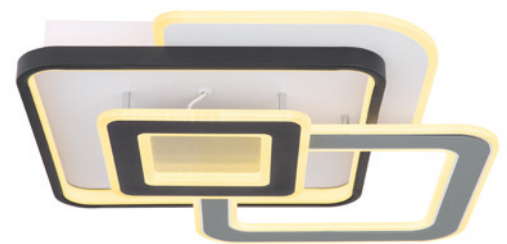

48552D4

48552D5

Brienna

48552D	incl. LED 36W	280-4500lm	100-1400lm	2700-6000K 2700 4000 6000K	VPE: 4	Ø48cm ↓7cm	metal white matt, acrylic opal, aluminium black matt
48552D1	incl. LED 36W	250-4400lm	100-1300lm	2700-6000K 2700 4000 6000K	VPE: 4	↔ 47cm x 47cm ↓7cm	metal white matt, acrylic opal, aluminium black matt
48552D2	incl. LED 36W	300-4600lm	150-1800lm	2700-6000K 2700 4000 6000K	VPE: 4	↔ 49cm x 36cm ↓8cm	metal white matt, metal grey, acrylic opal, aluminium black matt
48552D3	incl. LED 36W	300-4600lm	200-2300lm	2700-6000K 2700 4000 6000K	VPE: 4	↔ 49cm x 45cm ↓7,5cm	metal white matt, metal grey, acrylic opal, aluminium black matt
48552D4	incl. LED 40W	4900lm	2100lm	3000K	VPE: 4	↔ 52cm x 43cm ↓8cm	metal white matt, metal grey, acrylic opal, aluminium black matt
48552D5	incl. LED 40W	4900lm	2100lm	3000K	VPE: 4	↔ 50cm x 48cm ↓8cm	metal white matt, metal grey, acrylic opal, aluminium black matt