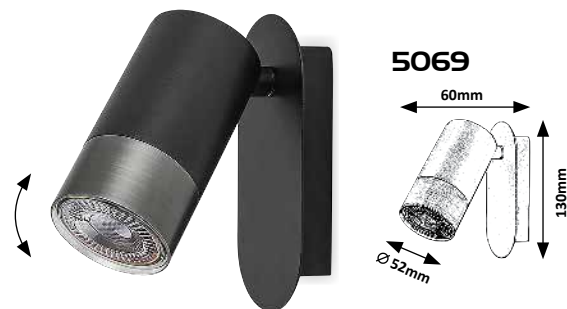

ZIRCON

5069 (M)
 ☒ GU10 / 1x max. 5W
 IP20
 matte black/silver

5070 (M)
 ☒ GU10 / 2x max. 5W
 IP20
 matte black/silver

5072 (M)
 ☒ GU10 / 1x max. 5W
 IP20 • ☒
 matte black/silver