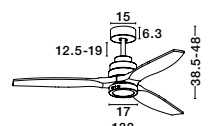

**SABAL - 5231401**

**NATURE - 9952314**

**FAN SPECIFICATIONS**

Product Nm.	Body Material	Blades Material	Product Size	Speed	Length of Each Blade	Motor Type	Watt (max.)	Power Supply	Airflow (CFM)	RPM	Noise Level	Weight	Blade Sweep	Summer/Winter Function	Light	Remote Control	Guarantee	Class
9952314	Matt White Steel & Glass	Oak Wood	D: 132 cm H: 35-48 cm	5 Speed Remote	64 cm	DC	25W	AC220-240V	5000	200	< 50 dB	5.8 Kg	52"	✓	✓	✓	5 Years motor 1 Year light source	I
5231401	Matt Black Steel & Glass	Brown Wood	D: 132 cm H: 35-48 cm	5 Speed Remote	64 cm	DC	40W	AC220-240V	4000	200	< 30 dB	5.8 Kg	52"	✓	✓	✓	5 Years motor 1 Year light source	I

Wall Panel  
L: 10 W: 10 H: 5.5 cm