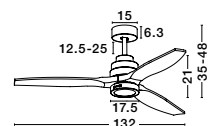

**SABAL - 5231401**

**NATURE - 9952314**

**FAN SPECIFICATIONS**

Product Nm.	Body Material	Blades Material	Product Size	Speed	Length of Each Blade	Motor Type	Watt (max.)	Power Supply	Airflow (CFM)	RPM	Noise Level	Weight	Blade Sweep	Summer/Winter Function	Light	Remote Control	Guarantee	Class
9952314	Matt White Steel & Glass	Oak Wood	D: 132 cm H: 35-48 cm	5 Speed Remote	64 cm	DC	25W	AC220-240V	5000	200	< 50 dB	5.8 Kg	52"	✓	✓	✓	5 Years motor 1 Year light source	I
5231401	Matt Black Steel & Glass	Brown Wood	D: 132 cm H: 35-48 cm	5 Speed Remote	64 cm	DC	40W	AC220-240V	4000	200	< 30 dB	5.8 Kg	52"	✓	✓	✓	5 Years motor 1 Year light source	I

Wall Panel  
L: 10 W: 10 H: 5.5 cm