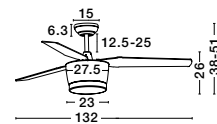

↻ Reversible Blades

MONSOON - 5260251

MONSOON - 5260261

FAN SPECIFICATIONS																			
Product Nm.	Body Material	Blades Material	Colour	Size	Speed	Length of Each Blade	Motor Type	Watt (max.)	Power Supply	Airflow (CFM)	RPM	Noise Level	Weight	Blade Sweep	Summer/Winter Function	Light	Remote Control	Guarantee	Class
5260251	Steel & Glass	Wood	Oak or White	D: 132 H: 38-51 cm	5 Speed Remote	60.5 cm	DC	40W	AC220-240V	4500	220	< 30dB	7.5 Kg	52"	✓	✓	✓	10 Years	I
5260261																			

LIGHT SPECIFICATIONS									
Product Nm.	LED Watt	Motor DC Watt	Lumen	Volt	LED Chip	Beam Angle	Kelvin	Protection	Driver Included
5260251	18W	26W	650Lm	220V	Edison	160°	3000K	IP20	✓
5260261									

WALL PANEL - 9953200

Wall Panel
L: 10 W: 10 H: 5.5 cm