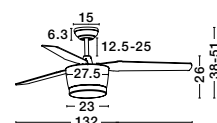

↻ Reversible Blades

MONSOON - 5260251

MONSOON - 5260261

FAN SPECIFICATIONS																			
Product Nm.	Body Material	Blades Material	Colour	Size	Speed	Length of Each Blade	Motor Type	Watt (max.)	Power Supply	Airflow (CFM)	RPM	Noise Level	Weight	Blade Sweep	Summer/Winter Function	Light	Remote Control	Guarantee	Class
5260251	Steel & Glass	Wood	Oak or White	D: 132 H: 38-51 cm	5 Speed Remote	60.5 cm	DC	40W	AC220-240V	4500	220	< 30dB	7.5 Kg	52"	✓	✓	✓	10 Years	I
5260261																			

LIGHT SPECIFICATIONS									
Product Nm.	LED Watt	Motor DC Watt	Lumen	Volt	LED Chip	Beam Angle	Kelvin	Protection	Driver Included
5260251	18W	26W	650Lm	220V	Edison	160°	3000K	IP20	✓
5260261									

WALL PANEL - 9953200  
Wall Panel  
L: 10 W: 10 H: 5.5 cm