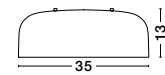

ET 8268061

PERLETO - 826809

Metal & Acrylic Diffuser
Matt Black Outside
Matt White Inside
LED E27 2x12 Watt 230 Volt
IP20 Bulb Excluded
D: 35 H: 13 cm

ET 5268051

PERLETO - 526806

Metal & Acrylic Diffuser
Matt Black Steel Outside
Matt White Inside
LED E27 3x12 Watt 230 Volt
IP20 Bulb Excluded
D: 48 H: 15 cm