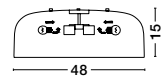

ET 8268061

PERLETO - 826809

Metal & Acrylic Diffuser
Matt Black Outside
Matt White Inside
LED E27 2x12 Watt 230 Volt
IP20 Bulb Excluded
D: 35 H: 13 cm

ET 5268051

PERLETO - 526806

Metal & Acrylic Diffuser
Matt Black Steel Outside
Matt White Inside
LED E27 3x12 Watt 230 Volt
IP20 Bulb Excluded
D: 48 H: 15 cm