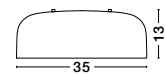

PERLETO - 826806

Metal & Acrylic Diffuser
Matt White Outside
Matt White Inside
LED E27 2x12 Watt 230 Volt
IP20 Bulb Excluded
D: 35 H: 13 cm