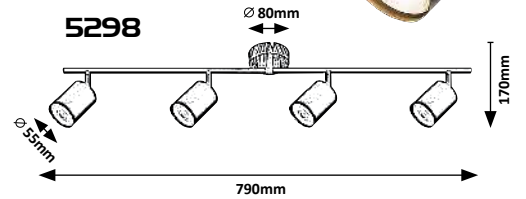

EDMUND

5295

5296

5297

5298

5295

☒ GU10 / 1x max. 25W
IP20 • 
oak/black

5296

☒ GU10 / 2x max. 25W
IP20
oak/black

5297

☒ GU10 / 3x max. 25W
IP20
oak/black

5298

☒ GU10 / 4x max. 25W
IP20
oak/black