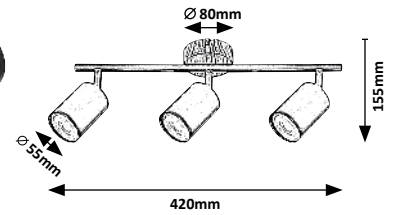

EDMUND

5295

5296

5297

5298

5295

☒ GU10 / 1x max. 25W
IP20 • 
oak/black

5296

☒ GU10 / 2x max. 25W
IP20
oak/black

5297

☒ GU10 / 3x max. 25W
IP20
oak/black

5298

☒ GU10 / 4x max. 25W
IP20
oak/black