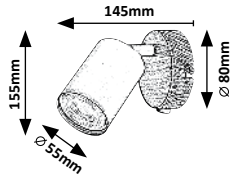

EDMUND

5295

5296

5297

5298

5295

☒ GU10 / 1x max. 25W
IP20 • 
oak/black

5296

☒ GU10 / 2x max. 25W
IP20
oak/black

5297

☒ GU10 / 3x max. 25W
IP20
oak/black

5298

☒ GU10 / 4x max. 25W
IP20
oak/black