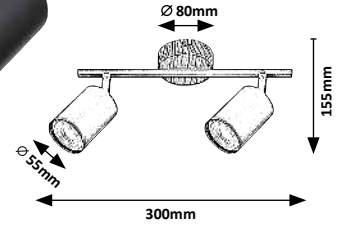

EDMUND

5295

5296

5297

5298

5295

☒ GU10 / 1x max. 25W
IP20 • 
oak/black

5296

☒ GU10 / 2x max. 25W
IP20
oak/black

5297

☒ GU10 / 3x max. 25W
IP20
oak/black

5298

☒ GU10 / 4x max. 25W
IP20
oak/black