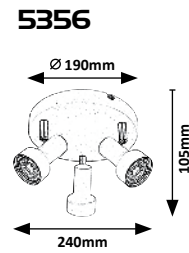

KONRAD

5354 (M)
 ☒ GU10 / 1x max. 50W
 IP20
 white

5355 (M)
 ☒ GU10 / 2x max. 50W
 IP20
 white

5356 (M)
 ☒ GU10 / 3x max. 50W
 IP20
 white

5357 (M)
 ☒ GU10 / 4x max. 50W
 IP20
 white