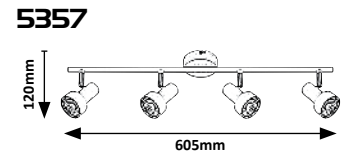

KONRAD

5354 (M)
 ☒ GU10 / 1x max. 50W
 IP20
 white

5355 (M)
 ☒ GU10 / 2x max. 50W
 IP20
 white

5356 (M)
 ☒ GU10 / 3x max. 50W
 IP20
 white

5357 (M)
 ☒ GU10 / 4x max. 50W
 IP20
 white