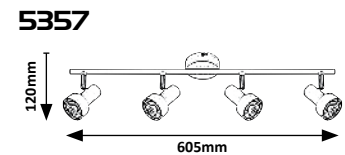

KONRAD

5354 (M)
 ☒ GU10 / 1x max. 50W
 IP20
 white

5355 (M)
 ☒ GU10 / 2x max. 50W
 IP20
 white

5356 (M)
 ☒ GU10 / 3x max. 50W
 IP20
 white

5357 (M)
 ☒ GU10 / 4x max. 50W
 IP20
 white