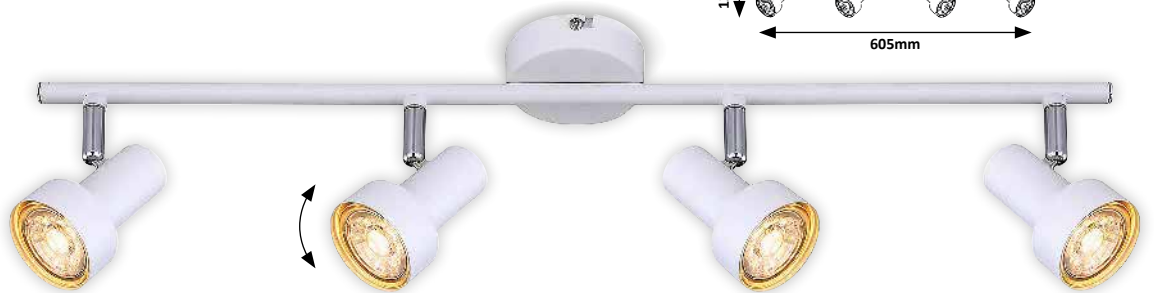

KONRAD

5354 (M)
 ☒ GU10 / 1x max. 50W
 IP20
 white

5355 (M)
 ☒ GU10 / 2x max. 50W
 IP20
 white

5356 (M)
 ☒ GU10 / 3x max. 50W
 IP20
 white

5357 (M)
 ☒ GU10 / 4x max. 50W
 IP20
 white