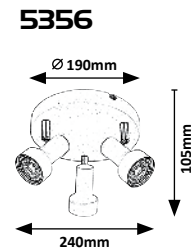

KONRAD

5354 (M)
 ☒ GU10 / 1x max. 50W
 IP20
 white

5355 (M)
 ☒ GU10 / 2x max. 50W
 IP20
 white

5356 (M)
 ☒ GU10 / 3x max. 50W
 IP20
 white

5357 (M)
 ☒ GU10 / 4x max. 50W
 IP20
 white