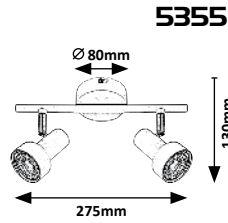

KONRAD

5354 (M)
 ☒ GU10 / 1x max. 50W
 IP20
 white

5355 (M)
 ☒ GU10 / 2x max. 50W
 IP20
 white

5356 (M)
 ☒ GU10 / 3x max. 50W
 IP20
 white

5357 (M)
 ☒ GU10 / 4x max. 50W
 IP20
 white