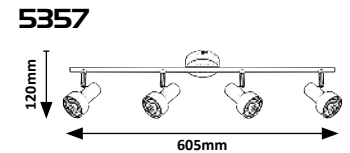

KONRAD

5354 (M)
 ☒ GU10 / 1x max. 50W
 IP20
 white

5355 (M)
 ☒ GU10 / 2x max. 50W
 IP20
 white

5356 (M)
 ☒ GU10 / 3x max. 50W
 IP20
 white

5357 (M)
 ☒ GU10 / 4x max. 50W
 IP20
 white