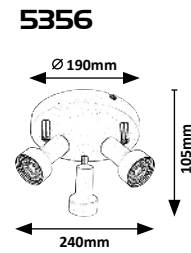

KONRAD

5354 (M)
 ☒ GU10 / 1x max. 50W
 IP20
 white

5355 (M)
 ☒ GU10 / 2x max. 50W
 IP20
 white

5356 (M)
 ☒ GU10 / 3x max. 50W
 IP20
 white

5357 (M)
 ☒ GU10 / 4x max. 50W
 IP20
 white