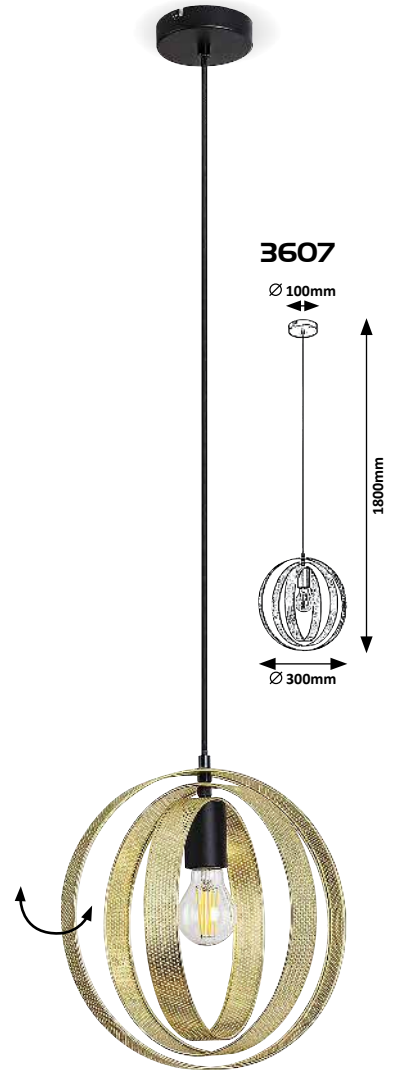

# HARLOW

TEXTILE  
CABLE

5359

5360

Ø 120mm

980mm

Ø 250mm

5361

1040mm

Ø 250mm

840mm

3607

Ø 100mm

1800mm

Ø 300mm

5359