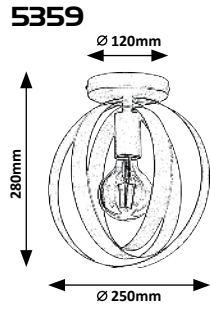

# HARLOW

TEXTILE  
CABLE

5359

5360

Ø 120mm

980mm

Ø 250mm

5361

1040mm

Ø 250mm

840mm

3607

Ø 100mm

1800mm

Ø 300mm

5359