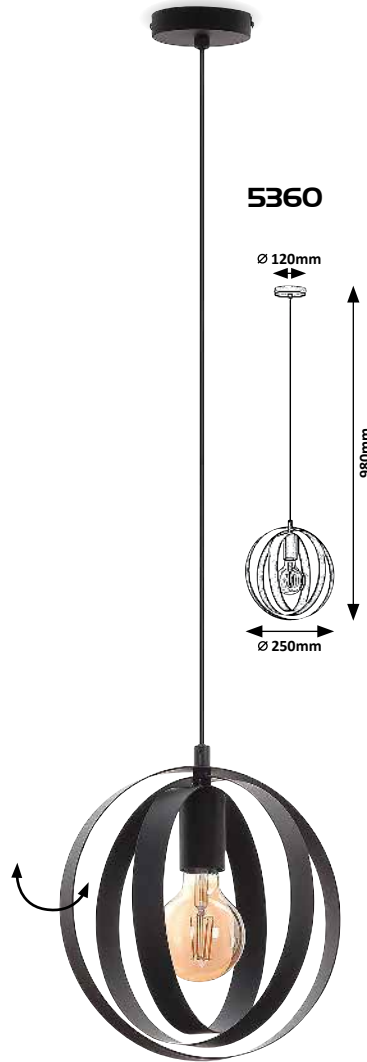

# CORTADO

# HARLOW

TEXTILE  
CABLE

5359

5360

Ø 120mm

980mm

Ø 250mm

5361

1040mm

Ø 250mm

840mm

3607

Ø 100mm

1800mm

Ø 300mm

5359