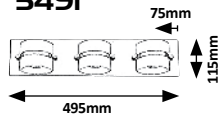

TONY

5489

5490

5491

5492

5489 (M) (P)

LED / 5W
(365lm, 4000K) incl.
IP44 • 19600
chrome/opal glass

5 998250 354897

5490 (M) (P)

LED / 10W
(730lm, 4000K) incl.
IP44 • 19600
chrome/opal glass

5 998250 354903

5491 (M) (P)

LED / 15W
(1095lm, 4000K) incl.
IP44 • 19600
chrome/opal glass

5 998250 354910

5492 (M) (P)

LED / 20W
(1460lm, 4000K) incl.
IP44 • 19600
chrome/opal glass