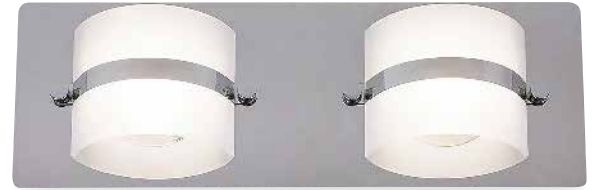

TONY

5489

5490

5491

5492

5489 (M) (P)

LED / 5W
(365lm, 4000K) incl.
IP44 • 19600
chrome/opal glass

5 998250 354897

5490 (M) (P)

LED / 10W
(730lm, 4000K) incl.
IP44 • 19600
chrome/opal glass

5 998250 354903

5491 (M) (P)

LED / 15W
(1095lm, 4000K) incl.
IP44 • 19600
chrome/opal glass

5 998250 354910

5492 (M) (P)

LED / 20W
(1460lm, 4000K) incl.
IP44 • 19600
chrome/opal glass