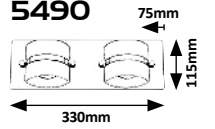

TONY

5489

5490

5491

5492

5489 (M) (P)

LED / 5W
(365lm, 4000K) incl.
IP44 • 19600
chrome/opal glass

5 998250 354897

5490 (M) (P)

LED / 10W
(730lm, 4000K) incl.
IP44 • 19600
chrome/opal glass

5 998250 354903

5491 (M) (P)

LED / 15W
(1095lm, 4000K) incl.
IP44 • 19600
chrome/opal glass

5 998250 354910

5492 (M) (P)

LED / 20W
(1460lm, 4000K) incl.
IP44 • 19600
chrome/opal glass