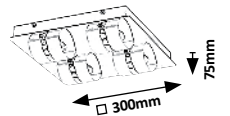

TONY

5489

5490

5491

5492

5489 (M) (P)

LED / 5W
(365lm, 4000K) incl.
IP44 • 19600
chrome/opal glass

5 998250 354897