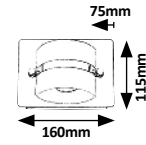

TONY

5489

5490

5491

5492

5489 (M) (P)

LED / 5W
(365lm, 4000K) incl.
IP44 • 19600
chrome/opal glass

5 998250 354897

5490 (M) (P)

LED / 10W
(730lm, 4000K) incl.
IP44 • 19600
chrome/opal glass

5 998250 354903

5491 (M) (P)

LED / 15W
(1095lm, 4000K) incl.
IP44 • 19600
chrome/opal glass

5 998250 354910

5492 (M) (P)

LED / 20W
(1460lm, 4000K) incl.
IP44 • 19600
chrome/opal glass