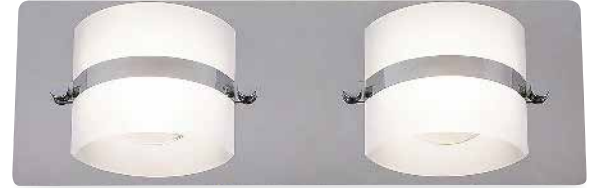

TONY

5489

5490

5491

5492

5489 (M) (P)

LED / 5W
(365lm, 4000K) incl.
IP44 • 19600
chrome/opal glass

5 998250 354897

5490 (M) (P)

LED / 10W
(730lm, 4000K) incl.
IP44 • 19600
chrome/opal glass

5 998250 354903

5491 (M) (P)

LED / 15W
(1095lm, 4000K) incl.
IP44 • 19600
chrome/opal glass

5 998250 354910

5492 (M) (P)

LED / 20W
(1460lm, 4000K) incl.
IP44 • 19600
chrome/opal glass