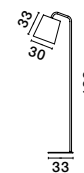

STABILE - 549602
Matt White Metal Outside
Matt White Inside
Black Fabric Wire
LED E27 1x12 Watt 230 Volt
IP20 Bulb Excluded
Cable Length: 150 cm
D: 30 H: 188 cm

STABILE - 549601
Matt Yellow Metal Outside
Matt White Inside
Black Fabric Wire
LED E27 1x12 Watt 230 Volt
IP20 Bulb Excluded
Cable Length: 150 cm
D: 30 H: 188 cm

STABILE - 549603
Matt Black Metal Outside
Matt White Inside
Black Fabric Wire
LED E27 1x12 Watt 230 Volt
IP20 Bulb Excluded
Cable Length: 150 cm
D: 30 H: 188 cm