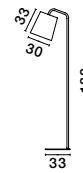

STABILE - 549602
Matt White Metal Outside
Matt White Inside
Black Fabric Wire
LED E27 1x12 Watt 230 Volt
IP20 Bulb Excluded
Cable Length: 150 cm
D: 30 H: 188 cm

STABILE - 549601
Matt Yellow Metal Outside
Matt White Inside
Black Fabric Wire
LED E27 1x12 Watt 230 Volt
IP20 Bulb Excluded
Cable Length: 150 cm
D: 30 H: 188 cm

STABILE - 549603
Matt Black Metal Outside
Matt White Inside
Black Fabric Wire
LED E27 1x12 Watt 230 Volt
IP20 Bulb Excluded
Cable Length: 150 cm
D: 30 H: 188 cm