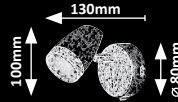

# KAREN

5 YEAR WARRANTY  
LED built-in  
WARM White

5564

5565

5566

5567

5564 (M P)

LED / 4W  
(280lm, 3000K) incl.  
IP20 •   
white/beech