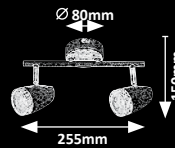

# KAREN

5 YEAR WARRANTY  
LED built-in  
WARM White

5564

5565

5566

5567

5564 (M P)

LED / 4W  
(280lm, 3000K) incl.  
IP20 •   
white/beech