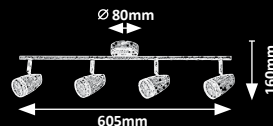

# KAREN

5 YEAR WARRANTY  
LED built-in  
WARM White

5564

5565

5566

5567

5564 (M P)

LED / 4W  
(280lm, 3000K) incl.  
IP20 •   
white/beech