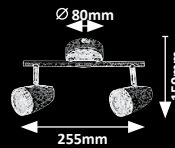

# KAREN

5 YEAR WARRANTY  
LED built-in  
WARM White

5564

5565

5566

5567

**5564** (M) (P)

LED / 4W  
(280lm, 3000K) incl.  
IP20 •   
white/beech