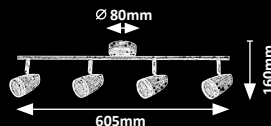

# KAREN

5 YEAR WARRANTY  
LED built-in  
WARM White

5564

5565

5566

5567

**5564** (M) (P)

LED / 4W  
(280lm, 3000K) incl.  
IP20 •   
white/beech