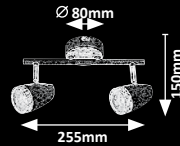

KAREN

5 YEAR WARRANTY
LED built-in
WARM White

5564

5565

5566

5567

5564 (M) (P)

LED / 4W
(280lm, 3000K) incl.
IP20 •
white/beech