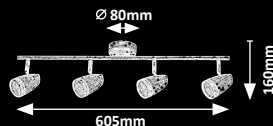

KAREN

5 YEAR WARRANTY
LED built-in
WARM White

5564

5565

5566

5567

5564 (M) (P)

LED / 4W
(280lm, 3000K) incl.
IP20 •
white/beech