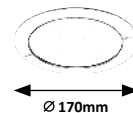

# LOIS

**5584**

**5585**

**5586**

**5587**

**1120**

**5584** (M) (P)

LED / 3W  
(170lm, 4000K) incl.  
IP44 • chrome/white  
76mm • 30mm

5 998250 355849

**5585** (M) (P)

LED / 12W  
(800lm, 4000K) incl.  
IP44 • chrome/white  
155mm • 30mm

5 998250 355856

**5586** (M) (P)

LED / 3W  
(170lm, 4000K) incl.  
IP44 • chrome/white  
76mm • 30mm

5 998250 355863

**5587** (M) (P)

LED / 12W  
(800lm, 4000K) incl.  
IP44 • chrome/white  
155mm • 25mm

5 998250 355870