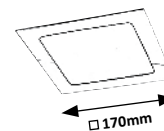

# LOIS

**5584**

**5585**

**5586**

**5587**

**1120**

**5584** (M) (P)

LED / 3W  
(170lm, 4000K) incl.  
IP44 • chrome/white  
76mm • 30mm

5 998250 355849

**5585** (M) (P)

LED / 12W  
(800lm, 4000K) incl.  
IP44 • chrome/white  
155mm • 30mm

5 998250 355856

**5586** (M) (P)

LED / 3W  
(170lm, 4000K) incl.  
IP44 • chrome/white  
76mm • 30mm

5 998250 355863

**5587** (M) (P)

LED / 12W  
(800lm, 4000K) incl.  
IP44 • chrome/white  
155mm • 25mm

5 998250 355870