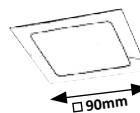

# LOIS

**5584**

**5585**

**5586**

**5587**

**1120**

**5584** (M) (P)

LED / 3W  
(170lm, 4000K) incl.  
IP44 • chrome/white  
76mm • 30mm

5 998250 355849

**5585** (M) (P)

LED / 12W  
(800lm, 4000K) incl.  
IP44 • chrome/white  
155mm • 30mm

5 998250 355856

**5586** (M) (P)

LED / 3W  
(170lm, 4000K) incl.  
IP44 • chrome/white  
76mm • 30mm

5 998250 355863

**5587** (M) (P)

LED / 12W  
(800lm, 4000K) incl.  
IP44 • chrome/white  
155mm • 25mm

5 998250 355870