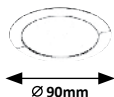

# LOIS

**5584**

**5585**

**5586**

**5587**

**1120**

**5584** (M) (P)

LED / 3W  
(170lm, 4000K) incl.  
IP44 • chrome/white  
76mm • 30mm

5 998250 355849

**5585** (M) (P)

LED / 12W  
(800lm, 4000K) incl.  
IP44 • chrome/white  
155mm • 30mm

5 998250 355856

**5586** (M) (P)

LED / 3W  
(170lm, 4000K) incl.  
IP44 • chrome/white  
76mm • 30mm

5 998250 355863

**5587** (M) (P)

LED / 12W  
(800lm, 4000K) incl.  
IP44 • chrome/white  
155mm • 25mm

5 998250 355870