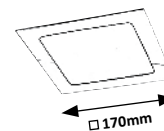

LOIS

5584

5585

5586

5587

1120

5584 (M) (P)

LED / 3W
(170lm, 4000K) incl.
IP44 • chrome/white
76mm • 30mm

5 998250 355849

5585 (M) (P)

LED / 12W
(800lm, 4000K) incl.
IP44 • chrome/white
155mm • 30mm

5 998250 355856

5586 (M) (P)

LED / 3W
(170lm, 4000K) incl.
IP44 • chrome/white
76mm • 30mm

5 998250 355863

5587 (M) (P)

LED / 12W
(800lm, 4000K) incl.
IP44 • chrome/white
155mm • 25mm

5 998250 355870