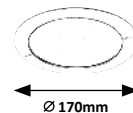

LOIS

5584

5585

5586

5587

1120

5584 (M) (P)

LED / 3W
(170lm, 4000K) incl.
IP44 • chrome/white
76mm • 30mm

5 998250 355849

5585 (M) (P)

LED / 12W
(800lm, 4000K) incl.
IP44 • chrome/white
155mm • 30mm

5 998250 355856

5586 (M) (P)

LED / 3W
(170lm, 4000K) incl.
IP44 • chrome/white
76mm • 30mm

5 998250 355863

5587 (M) (P)

LED / 12W
(800lm, 4000K) incl.
IP44 • chrome/white
155mm • 25mm

5 998250 355870