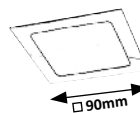

LOIS

5584

5585

5586

5587

1120

5584 (M) (P)

LED / 3W
(170lm, 4000K) incl.
IP44 • chrome/white
76mm • 30mm

5 998250 355849

5585 (M) (P)

LED / 12W
(800lm, 4000K) incl.
IP44 • chrome/white
155mm • 30mm

5 998250 355856

5586 (M) (P)

LED / 3W
(170lm, 4000K) incl.
IP44 • chrome/white
76mm • 30mm

5 998250 355863

5587 (M) (P)

LED / 12W
(800lm, 4000K) incl.
IP44 • chrome/white
155mm • 25mm

5 998250 355870