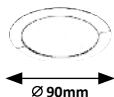

LOIS

5584

5585

5586

5587

1120

5584 (M) (P)

LED / 3W
(170lm, 4000K) incl.
IP44 • chrome/white
76mm • 30mm

5 998250 355849

5585 (M) (P)

LED / 12W
(800lm, 4000K) incl.
IP44 • chrome/white
155mm • 30mm

5 998250 355856

5586 (M) (P)

LED / 3W
(170lm, 4000K) incl.
IP44 • chrome/white
76mm • 30mm

5 998250 355863

5587 (M) (P)

LED / 12W
(800lm, 4000K) incl.
IP44 • chrome/white
155mm • 25mm

5 998250 355870