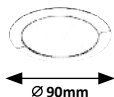

# LOIS

**5584**

**5585**

**5586**

**5587**

1120

**5584** (M) (P)

LED / 3W  
(170lm, 4000K) incl.  
IP44 • chrome/white  
76mm • 30mm

5 998250 355849

**5585** (M) (P)

LED / 12W  
(800lm, 4000K) incl.  
IP44 • chrome/white  
155mm • 30mm

5 998250 355856

**5586** (M) (P)

LED / 3W  
(170lm, 4000K) incl.  
IP44 • chrome/white  
76mm • 30mm

5 998250 355863

**5587** (M) (P)

LED / 12W  
(800lm, 4000K) incl.  
IP44 • chrome/white  
155mm • 25mm

5 998250 355870