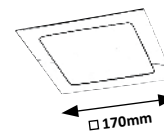

# LOIS

**5584**

**5585**

**5586**

**5587**

1120

**5584** (M) (P)

LED / 3W  
(170lm, 4000K) incl.  
IP44 • chrome/white  
76mm • 30mm

5 998250 355849

**5585** (M) (P)

LED / 12W  
(800lm, 4000K) incl.  
IP44 • chrome/white  
155mm • 30mm

5 998250 355856

**5586** (M) (P)

LED / 3W  
(170lm, 4000K) incl.  
IP44 • chrome/white  
76mm • 30mm

5 998250 355863

**5587** (M) (P)

LED / 12W  
(800lm, 4000K) incl.  
IP44 • chrome/white  
155mm • 25mm

5 998250 355870