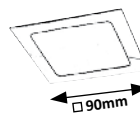

# LOIS

**5584**

**5585**

**5586**

**5587**

1120

**5584** (M) (P)

LED / 3W  
(170lm, 4000K) incl.  
IP44 • chrome/white  
76mm • 30mm

5 998250 355849

**5585** (M) (P)

LED / 12W  
(800lm, 4000K) incl.  
IP44 • chrome/white  
155mm • 30mm

5 998250 355856

**5586** (M) (P)

LED / 3W  
(170lm, 4000K) incl.  
IP44 • chrome/white  
76mm • 30mm

5 998250 355863

**5587** (M) (P)

LED / 12W  
(800lm, 4000K) incl.  
IP44 • chrome/white  
155mm • 25mm

5 998250 355870