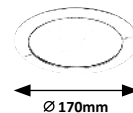

# LOIS

**5584**

**5585**

**5586**

**5587**

1120

**5584** (M) (P)

LED / 3W  
(170lm, 4000K) incl.  
IP44 • chrome/white  
76mm • 30mm

5 998250 355849

**5585** (M) (P)

LED / 12W  
(800lm, 4000K) incl.  
IP44 • chrome/white  
155mm • 30mm

5 998250 355856

**5586** (M) (P)

LED / 3W  
(170lm, 4000K) incl.  
IP44 • chrome/white  
76mm • 30mm

5 998250 355863

**5587** (M) (P)

LED / 12W  
(800lm, 4000K) incl.  
IP44 • chrome/white  
155mm • 25mm

5 998250 355870