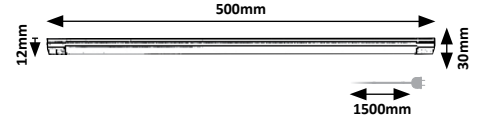

5674

NATURAL White

New

78026

WARM White