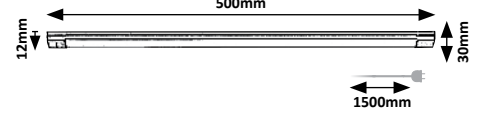

illustration

5674

P

LED / 8W
(560lm, 4000K) incl.
IP20 • 120°
grey/white

5 998250 356747

78026

P

LED / 8W
(570lm, 600lm;
3000K) incl. • 0,05m, 120°
IP20 • black/white

5 996595 780265