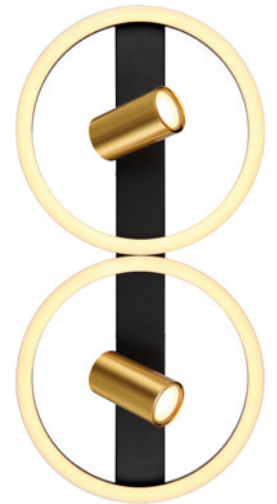

57032-1

57032-2

57033-1

57033-2

Marrie

57032-1	incl. LED 12W excl. 1x GU10 LED 5W	1400lm	700lm	3000K	VPE: 8	↔ 13cm ↓ 35cm ↳ 15cm
57032-2	incl. LED 22W excl. 2x GU10 LED 5W	2600lm	1250lm	3000K	VPE: 8	↔ 22cm ↓ 45cm ↳ 15,5cm
57033-1	incl. LED 12W excl. 1x GU10 LED 5W	1500lm	800lm	3000K	VPE: 8	∅30cm ↳ 15cm
57033-2	incl. LED 24W excl. 2x GU10 LED 5W	2850lm	1400lm	3000K	VPE: 8	↔ 30cm ↓ 60cm ↳ 15,5cm

metal black matt, metal brass matt, plastic opal