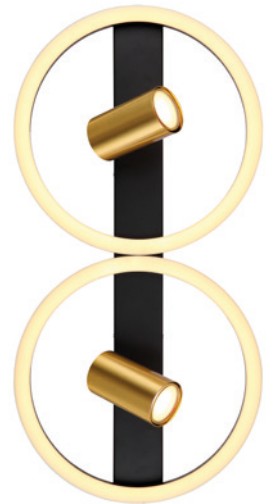

57032-1

57032-2

57033-1

57033-2

Marrie

57032-1	incl. LED 12W excl. 1x GU10 LED 5W	1400lm	700lm	3000K	VPE: 8	↔ 13cm ↓ 35cm ↳ 15cm
57032-2	incl. LED 22W excl. 2x GU10 LED 5W	2600lm	1250lm	3000K	VPE: 8	↔ 22cm ↓ 45cm ↳ 15,5cm
57033-1	incl. LED 12W excl. 1x GU10 LED 5W	1500lm	800lm	3000K	VPE: 8	∅30cm ↳ 15cm
57033-2	incl. LED 24W excl. 2x GU10 LED 5W	2850lm	1400lm	3000K	VPE: 8	↔ 30cm ↓ 60cm ↳ 15,5cm

metal black matt, metal brass matt, plastic opal