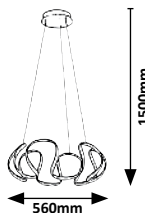

PALMIRA

5772

5771

5770

5770 (M) (P)

LED / 38W
(2500lm, 3000K) incl.
IP20
chrome

5 998250 357706

5771 (M) (P)

LED / 50W
(3400lm, 3000K) incl.
IP20
chrome

5 998250 357713

5772 (M) (P)

LED / 11W
(700lm, 3000K) incl.
IP20
chrome

5 998250 357720