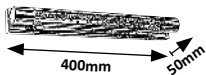

MATT

2065

2066

ABBEY

5787

5786

2065 (M) (P)

LED / 10W
(960lm, 4000K) incl.
IP44
chrome/white