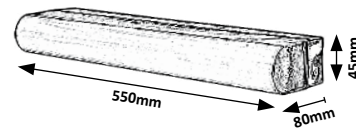

MATT

2065

2066

ABBEY

5787

5786

2065 (M) (P)

LED / 10W
(960lm, 4000K) incl.
IP44
chrome/white

5 998250 320656

2066 (M) (P)

LED / 15W
(1360lm, 4000K) incl.
IP44
chrome/white

5 998250 320663

5786 (M) (P)

LED / 10W
(900lm, 3000K) incl.
IP44
antique bronze

5 998250 357867

5787 (M) (P)

LED / 10W
(900lm, 4000K) incl.
IP44
chrome

5 998250 357874