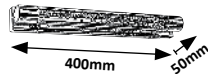

MATT

2065

2066

ABBEY

5787

5786

2065 (M) (P)

LED / 10W
(960lm, 4000K) incl.
IP44
chrome/white