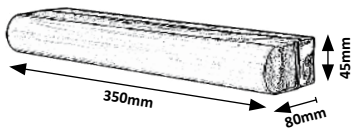

MATT

2065

2066

ABBEY

5787

5786

2065 (M) (P)

LED / 10W
(960lm, 4000K) incl.
IP44
chrome/white

5 998250 320656

2066 (M) (P)

LED / 15W
(1360lm, 4000K) incl.
IP44
chrome/white

5 998250 320663

5786 (M) (P)

LED / 10W
(900lm, 3000K) incl.
IP44
antique bronze

5 998250 357867

5787 (M) (P)

LED / 10W
(900lm, 4000K) incl.
IP44
chrome

5 998250 357874