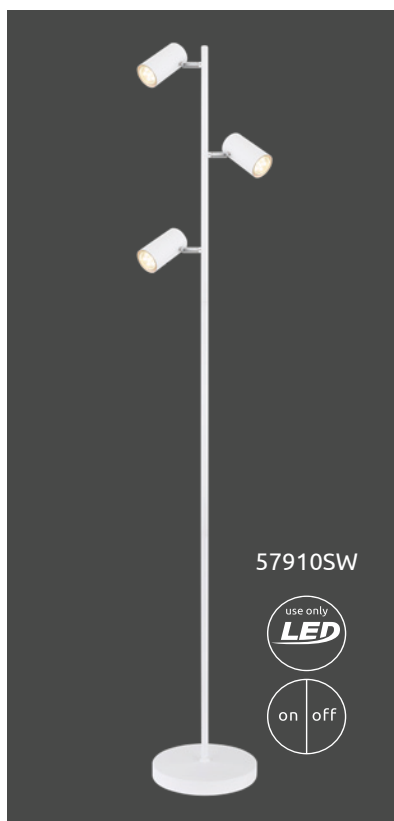

Herti

57913S

excl. 3x GU10 LED 5W

VPE: 2

↔ 22cm x 31,5cm

↓ 150cm

wood dark brown,
metal black matt

Robby

| | | | | |
|----------------|----------------------|--------|-------------------------|-----------------------------|
| 57910SB | excl. 3x GU10 LED 5W | VPE: 2 | ↔ 21,5cm x 23cm ↓ 154cm | metal black matt, chromed |
| 57910SG | excl. 3x GU10 LED 5W | VPE: 2 | ↔ 21,5cm x 23cm ↓ 154cm | metal wood optics, graphite |
| 57910SW | excl. 3x GU10 LED 5W | VPE: 2 | ↔ 21,5cm x 23cm ↓ 154cm | metal white, chromed |