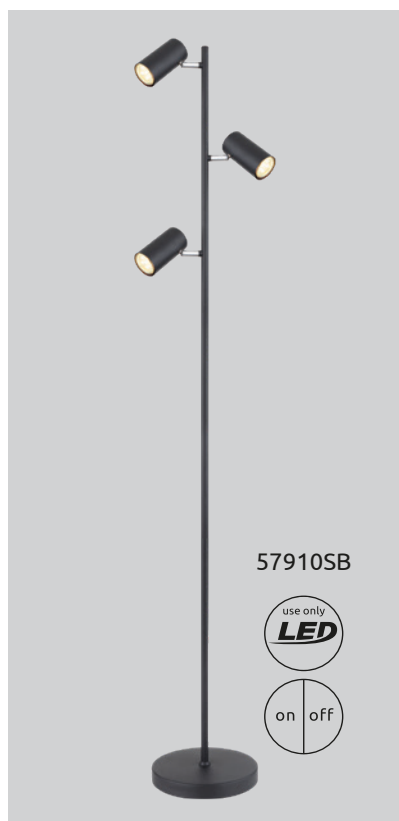

Herti

57913S

excl. 3x GU10 LED 5W

VPE: 2

↔ 22cm x 31,5cm

↓ 150cm

wood dark brown,
metal black matt

Robby

| | | | | |
|----------------|----------------------|--------|-------------------------|-----------------------------|
| 57910SB | excl. 3x GU10 LED 5W | VPE: 2 | ↔ 21,5cm x 23cm ↓ 154cm | metal black matt, chromed |
| 57910SG | excl. 3x GU10 LED 5W | VPE: 2 | ↔ 21,5cm x 23cm ↓ 154cm | metal wood optics, graphite |
| 57910SW | excl. 3x GU10 LED 5W | VPE: 2 | ↔ 21,5cm x 23cm ↓ 154cm | metal white, chromed |