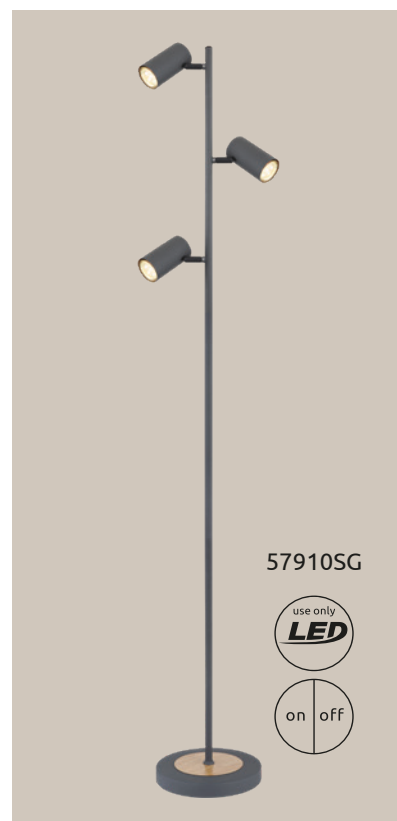

Herti

57913S

excl. 3x GU10 LED 5W

VPE: 2

↔ 22cm x 31,5cm

↓ 150cm

wood dark brown,
metal black matt

Robby

| | | | | |
|----------------|----------------------|--------|-------------------------|-----------------------------|
| 57910SB | excl. 3x GU10 LED 5W | VPE: 2 | ↔ 21,5cm x 23cm ↓ 154cm | metal black matt, chromed |
| 57910SG | excl. 3x GU10 LED 5W | VPE: 2 | ↔ 21,5cm x 23cm ↓ 154cm | metal wood optics, graphite |
| 57910SW | excl. 3x GU10 LED 5W | VPE: 2 | ↔ 21,5cm x 23cm ↓ 154cm | metal white, chromed |