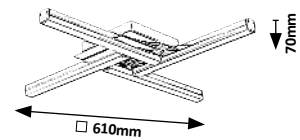

ANTONIA

5895

5896

5895 (M) (P)

LED / 24W
(2360lm, 4000K) incl.
IP44
chrome/white

5896 (M) (P)

LED / 24W
(2200lm, 4000K) incl.
IP44
chrome/white