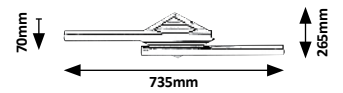

ANTONIA

5895

5896

5895 (M) (P)

LED / 24W
(2360lm, 4000K) incl.
IP44
chrome/white

5896 (M) (P)

LED / 24W
(2200lm, 4000K) incl.
IP44
chrome/white