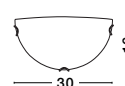

GL 6004011

ANCO - 600401
White Satinated Glass
Chrome Metal
LED E27 1x12 Watt 230 Volt
IP20 Bulb Excluded
Packing 6 pcs
D: 30 H: 8 cm

GL 6004021

ANCO - 600402
White Satinated Glass
Chrome Metal
LED E27 2x12 Watt 230 Volt
IP20 Bulb Excluded
Packing 6 pcs
D: 40 H: 9.5 cm

GL 6004031

ANCO - 600403
White Satinated Glass
Chrome Metal
LED E27 1x12 Watt 230 Volt
IP20 Bulb Excluded
Packing 6 pcs
L: 30 W: 7.5 H: 16 cm

GL 6058031

GIORNO - 605803
Alabaster Glass
Chrome Metal
LED E27 1x12 Watt 230 Volt
IP20 Bulb Excluded
Packing 12 pcs
L: 30 W: 7.5 H: 16 cm