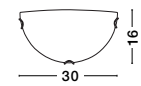

GL 6004011

ANCO - 600401
White Satinated Glass
Chrome Metal
LED E27 1x12 Watt 230 Volt
IP20 Bulb Excluded
Packing 6 pcs
D: 30 H: 8 cm

GL 6004021

ANCO - 600402
White Satinated Glass
Chrome Metal
LED E27 2x12 Watt 230 Volt
IP20 Bulb Excluded
Packing 6 pcs
D: 40 H: 9.5 cm

GL 6004031

ANCO - 600403
White Satinated Glass
Chrome Metal
LED E27 1x12 Watt 230 Volt
IP20 Bulb Excluded
Packing 6 pcs
L: 30 W: 7.5 H: 16 cm

GL 6058031

GIORNO - 605803
Alabaster Glass
Chrome Metal
LED E27 1x12 Watt 230 Volt
IP20 Bulb Excluded
Packing 12 pcs
L: 30 W: 7.5 H: 16 cm