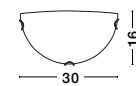

GL 6004011

ANCO - 600401
White Satinated Glass
Chrome Metal
LED E27 1x12 Watt 230 Volt
IP20 Bulb Excluded
Packing 6 pcs
D: 30 H: 8 cm

GL 6004021

ANCO - 600402
White Satinated Glass
Chrome Metal
LED E27 2x12 Watt 230 Volt
IP20 Bulb Excluded
Packing 6 pcs
D: 40 H: 9.5 cm

GL 6004031

ANCO - 600403
White Satinated Glass
Chrome Metal
LED E27 1x12 Watt 230 Volt
IP20 Bulb Excluded
Packing 6 pcs
L: 30 W: 7.5 H: 16 cm

GL 6058031

GIORNO - 605803
Alabaster Glass
Chrome Metal
LED E27 1x12 Watt 230 Volt
IP20 Bulb Excluded
Packing 12 pcs
L: 30 W: 7.5 H: 16 cm

GL 6058011

GIORNO - 605801
Alabaster Glass
Chrome Metal
LED E27 1x12 Watt 230 Volt
IP20 Bulb Excluded
Packing 5 pcs
D: 30 H: 8 cm

GL 6058021

GIORNO - 605802
Alabaster Glass
Chrome Metal
LED E27 2x12 Watt 230 Volt
IP20 Bulb Excluded
Packing 5 pcs
D: 40 H: 9.5 cm