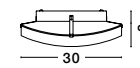

GL 6004011

ANCO - 600401
White Satinated Glass
Chrome Metal
LED E27 1x12 Watt 230 Volt
IP20 Bulb Excluded
Packing 6 pcs
D: 30 H: 8 cm

GL 6004021

ANCO - 600402
White Satinated Glass
Chrome Metal
LED E27 2x12 Watt 230 Volt
IP20 Bulb Excluded
Packing 6 pcs
D: 40 H: 9.5 cm