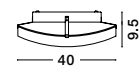

GL 6004011

ANCO - 600401
White Satinated Glass
Chrome Metal
LED E27 1x12 Watt 230 Volt
IP20 Bulb Excluded
Packing 6 pcs
D: 30 H: 8 cm

GL 6004021

ANCO - 600402
White Satinated Glass
Chrome Metal
LED E27 2x12 Watt 230 Volt
IP20 Bulb Excluded
Packing 6 pcs
D: 40 H: 9.5 cm

GL 6004031

ANCO - 600403
White Satinated Glass
Chrome Metal
LED E27 1x12 Watt 230 Volt
IP20 Bulb Excluded
Packing 6 pcs
L: 30 W: 7.5 H: 16 cm

GL 6058031

GIORNO - 605803
Alabaster Glass
Chrome Metal
LED E27 1x12 Watt 230 Volt
IP20 Bulb Excluded
Packing 12 pcs
L: 30 W: 7.5 H: 16 cm

GL 6058011

GIORNO - 605801
Alabaster Glass
Chrome Metal
LED E27 1x12 Watt 230 Volt
IP20 Bulb Excluded
Packing 5 pcs
D: 30 H: 8 cm

GL 6058021

GIORNO - 605802
Alabaster Glass
Chrome Metal
LED E27 2x12 Watt 230 Volt
IP20 Bulb Excluded
Packing 5 pcs
D: 40 H: 9.5 cm