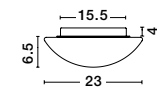

BREST - 832401

White Opal Glass & Metal
LED E27 1x12 Watt 230 Volt
IP44 Bulb Excluded
D: 23 H: 10.5 cm