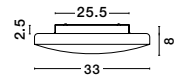

IVI - 6100522

White Opal Glass
White Metal

LED E27 2x12 Watt 230 Volt
IP44 Bulb Excluded
D: 33 H: 8 cm