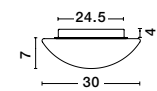

BREST - 832402

White Opal Glass & Metal
LED E27 2x12 Watt 230 Volt
IP44 Bulb Excluded
D: 30 H: 11 cm