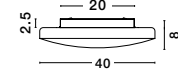

GL 61005211

IVI - 6100521

White Opal Glass
White Metal

LED E27 1x12 Watt 230 Volt
IP44 Bulb Excluded
D: 26 H: 7 cm

GL 61005231

IVI - 6100523

White Opal Glass
White Metal

LED E27 2x12 Watt 230 Volt
IP44 Bulb Excluded
D: 40 H: 8 cm