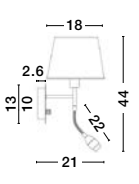

S 81274011

VALENCIA - 8127402
 Chrome Aluminium & White Shade
 Adjustable Switch On/Off
 LED Samsung 3 Watt
 190Lm 3000K
 E27 1x12 Watt 230 Volt
 IP20 Bulb Excluded
 L: 21 W: 25.5 H: 40 cm

Adjustable

S 69162021

MONTATO - 6916202
 White & Chrome Aluminium
 White Fabric Shade
 Adjustable Switch On/Off
 LED 3 Watt 3000K 180Lm
 E27 1x12 Watt 230 Volt
 IP20 Bulb Excluded
 L: 18 W: 21 H: 44 cm

Adjustable

Adjustable

S 61026811