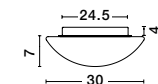

BREST - 832402

White Opal Glass & Metal
LED E27 2x12 Watt 230 Volt
IP44 Bulb Excluded
D: 30 H: 11 cm