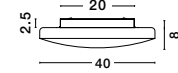

GL 61005211

**IVI - 6100521**

White Opal Glass  
White Metal

LED E27 1x12 Watt 230 Volt  
IP44 Bulb Excluded  
D: 26 H: 7 cm

GL 61005231

**IVI - 6100523**

White Opal Glass  
White Metal

LED E27 2x12 Watt 230 Volt  
IP44 Bulb Excluded  
D: 40 H: 8 cm