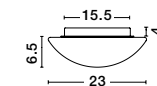

BREST - 832401

White Opal Glass & Metal
LED E27 1x12 Watt 230 Volt
IP44 Bulb Excluded
D: 23 H: 10.5 cm