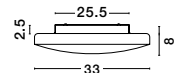

IVI - 6100522

White Opal Glass
White Metal

LED E27 2x12 Watt 230 Volt
IP44 Bulb Excluded
D: 33 H: 8 cm