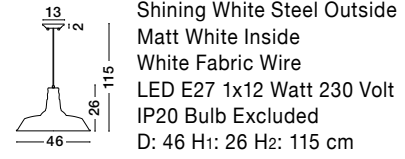

POWER SUPPLY

Adjustable

VIRGO - 9420850

Black & Brass Metal
LED E27 1x12 Watt 230 Volt
IP20 Bulb Excluded
D: 16 W: 27 H: 44 cm

Fixed Height

Adjustable

Adjustable

VIRGO - 9420851

Black & Brass Metal
LED E27 1x12 Watt 230 Volt
IP20 Bulb Excluded
D: 22 H: 95 cm

Adjustable Height

OSTERIA - 620201

Rust Steel Outside
Rust Inside
Black Fabric Wire
LED E27 1x12 Watt 230 Volt
IP20 Bulb Excluded
D: 46 H: 26 H2: 115 cm

Adjustable Height

OSTERIA - 420201

Shining Black Steel Outside
Matt White Inside
Black Fabric Wire
LED E27 1x12 Watt 230 Volt
IP20 Bulb Excluded
D: 46 H: 26 H2: 115 cm

Adjustable Height

OSTERIA - 420202

Shining White Steel Outside
Matt White Inside
White Fabric Wire
LED E27 1x12 Watt 230 Volt
IP20 Bulb Excluded
D: 46 H: 26 H2: 115 cm