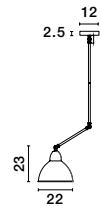

POWER SUPPLY

Adjustable

VIRGO - 9420850

Black & Brass Metal
LED E27 1x12 Watt 230 Volt
IP20 Bulb Excluded
D: 16 W: 27 H: 44 cm

Fixed Height

Adjustable

Adjustable

VIRGO - 9420851

Black & Brass Metal
LED E27 1x12 Watt 230 Volt
IP20 Bulb Excluded
D: 22 H: 95 cm

Adjustable Height

OSTERIA - 620201

Rust Steel Outside
Rust Inside
Black Fabric Wire
LED E27 1x12 Watt 230 Volt
IP20 Bulb Excluded
D: 46 H: 26 H2: 115 cm

Adjustable Height

OSTERIA - 420201

Shining Black Steel Outside
Matt White Inside
Black Fabric Wire
LED E27 1x12 Watt 230 Volt
IP20 Bulb Excluded
D: 46 H: 26 H2: 115 cm

Adjustable Height

OSTERIA - 420202

Shining White Steel Outside
Matt White Inside
White Fabric Wire
LED E27 1x12 Watt 230 Volt
IP20 Bulb Excluded
D: 46 H: 26 H2: 115 cm