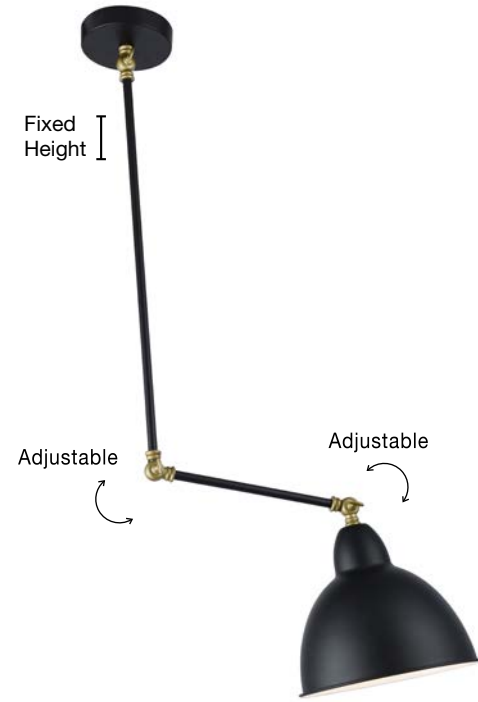

POWER SUPPLY

Adjustable

VIRGO - 9420850

Black & Brass Metal
LED E27 1x12 Watt 230 Volt
IP20 Bulb Excluded
D: 16 W: 27 H: 44 cm

Fixed Height

Adjustable

Adjustable

VIRGO - 9420851

Black & Brass Metal
LED E27 1x12 Watt 230 Volt
IP20 Bulb Excluded
D: 22 H: 95 cm

Adjustable Height

OSTERIA - 620201

Rust Steel Outside
Rust Inside
Black Fabric Wire
LED E27 1x12 Watt 230 Volt
IP20 Bulb Excluded
D: 46 H: 26 H2: 115 cm

Adjustable Height

OSTERIA - 420201

Shining Black Steel Outside
Matt White Inside
Black Fabric Wire
LED E27 1x12 Watt 230 Volt
IP20 Bulb Excluded
D: 46 H: 26 H2: 115 cm

Adjustable Height

OSTERIA - 420202

Shining White Steel Outside
Matt White Inside
White Fabric Wire
LED E27 1x12 Watt 230 Volt
IP20 Bulb Excluded
D: 46 H: 26 H2: 115 cm