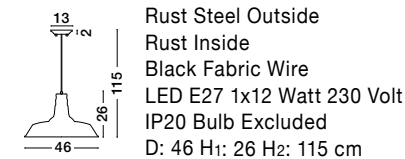

POWER SUPPLY

Adjustable

VIRGO - 9420850

Black & Brass Metal
LED E27 1x12 Watt 230 Volt
IP20 Bulb Excluded
D: 16 W: 27 H: 44 cm

Fixed Height

Adjustable

Adjustable

VIRGO - 9420851

Black & Brass Metal
LED E27 1x12 Watt 230 Volt
IP20 Bulb Excluded
D: 22 H: 95 cm

Adjustable Height

OSTERIA - 620201

Rust Steel Outside
Rust Inside
Black Fabric Wire
LED E27 1x12 Watt 230 Volt
IP20 Bulb Excluded
D: 46 H: 26 H2: 115 cm

Adjustable Height

OSTERIA - 420201

Shining Black Steel Outside
Matt White Inside
Black Fabric Wire
LED E27 1x12 Watt 230 Volt
IP20 Bulb Excluded
D: 46 H: 26 H2: 115 cm

Adjustable Height

OSTERIA - 420202

Shining White Steel Outside
Matt White Inside
White Fabric Wire
LED E27 1x12 Watt 230 Volt
IP20 Bulb Excluded
D: 46 H: 26 H2: 115 cm