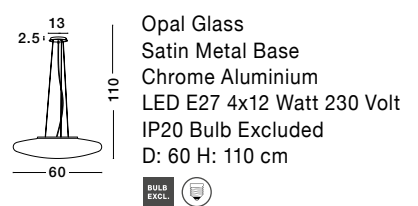

Adjustable Height

GL 45876011

PRESSIONE - 4587601

Opal Glass
Satin Metal Base
Chrome Aluminium
LED E27 4x12 Watt 230 Volt
IP20 Bulb Excluded
D: 60 H: 110 cm

Adjustable Height

GL 45876021

PRESSIONE - 4587602

Opal Glass
Satin Metal Base
Chrome Aluminium
LED E27 3x12 Watt 230 Volt
IP20 Bulb Excluded
D: 50 H: 110 cm

GL 6204421

PRESSIONE - 620442

Opal Glass
Chrome Metal
LED E27 3x12 Watt 230 Volt
IP20 Bulb Excluded
D: 50 H: 15 cm

GL 6204431

PRESSIONE - 620443

Opal Glass
Chrome Metal
LED E27 5x12 Watt 230 Volt
IP20 Bulb Excluded
D: 60 H: 18 cm

GL 6204411

PRESSIONE - 620441

Opal Glass
Chrome Metal
LED E27 3x12 Watt 230 Volt
IP20 Bulb Excluded
D: 42 H: 14 cm