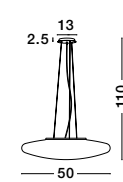

Adjustable Height

GL 45876011

PRESSIONE - 4587601

Opal Glass
Satin Metal Base
Chrome Aluminium
LED E27 4x12 Watt 230 Volt
IP20 Bulb Excluded
D: 60 H: 110 cm

Adjustable Height

GL 45876021

PRESSIONE - 4587602

Opal Glass
Satin Metal Base
Chrome Aluminium
LED E27 3x12 Watt 230 Volt
IP20 Bulb Excluded
D: 50 H: 110 cm

GL 6204421

PRESSIONE - 620442

Opal Glass
Chrome Metal
LED E27 3x12 Watt 230 Volt
IP20 Bulb Excluded
D: 50 H: 15 cm

GL 6204431

PRESSIONE - 620443

Opal Glass
Chrome Metal
LED E27 5x12 Watt 230 Volt
IP20 Bulb Excluded
D: 60 H: 18 cm

GL 6204411

PRESSIONE - 620441

Opal Glass
Chrome Metal
LED E27 3x12 Watt 230 Volt
IP20 Bulb Excluded
D: 42 H: 14 cm