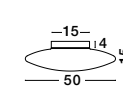

Adjustable Height

GL 45876011

PRESSIONE - 4587601

Opal Glass
Satin Metal Base
Chrome Aluminium
LED E27 4x12 Watt 230 Volt
IP20 Bulb Excluded
D: 60 H: 110 cm

Adjustable Height

GL 45876021

PRESSIONE - 4587602

Opal Glass
Satin Metal Base
Chrome Aluminium
LED E27 3x12 Watt 230 Volt
IP20 Bulb Excluded
D: 50 H: 110 cm

GL 6204421

PRESSIONE - 620442

Opal Glass
Chrome Metal
LED E27 3x12 Watt 230 Volt
IP20 Bulb Excluded
D: 50 H: 15 cm

GL 6204431

PRESSIONE - 620443

Opal Glass
Chrome Metal
LED E27 5x12 Watt 230 Volt
IP20 Bulb Excluded
D: 60 H: 18 cm

GL 6204411

PRESSIONE - 620441

Opal Glass
Chrome Metal
LED E27 3x12 Watt 230 Volt
IP20 Bulb Excluded
D: 42 H: 14 cm