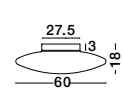

Adjustable Height

GL 45876011

PRESSIONE - 4587601

Opal Glass
Satin Metal Base
Chrome Aluminium
LED E27 4x12 Watt 230 Volt
IP20 Bulb Excluded
D: 60 H: 110 cm

Adjustable Height

GL 45876021

PRESSIONE - 4587602

Opal Glass
Satin Metal Base
Chrome Aluminium
LED E27 3x12 Watt 230 Volt
IP20 Bulb Excluded
D: 50 H: 110 cm

GL 6204421

PRESSIONE - 620442

Opal Glass
Chrome Metal
LED E27 3x12 Watt 230 Volt
IP20 Bulb Excluded
D: 50 H: 15 cm

GL 6204431

PRESSIONE - 620443

Opal Glass
Chrome Metal
LED E27 5x12 Watt 230 Volt
IP20 Bulb Excluded
D: 60 H: 18 cm

GL 6204411

PRESSIONE - 620441

Opal Glass
Chrome Metal
LED E27 3x12 Watt 230 Volt
IP20 Bulb Excluded
D: 42 H: 14 cm