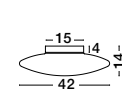

Adjustable Height

GL 45876011

PRESSIONE - 4587601

Opal Glass
Satin Metal Base
Chrome Aluminium
LED E27 4x12 Watt 230 Volt
IP20 Bulb Excluded
D: 60 H: 110 cm

Adjustable Height

GL 45876021

PRESSIONE - 4587602

Opal Glass
Satin Metal Base
Chrome Aluminium
LED E27 3x12 Watt 230 Volt
IP20 Bulb Excluded
D: 50 H: 110 cm

GL 6204421

PRESSIONE - 620442

Opal Glass
Chrome Metal
LED E27 3x12 Watt 230 Volt
IP20 Bulb Excluded
D: 50 H: 15 cm

GL 6204431

PRESSIONE - 620443

Opal Glass
Chrome Metal
LED E27 5x12 Watt 230 Volt
IP20 Bulb Excluded
D: 60 H: 18 cm

GL 6204411

PRESSIONE - 620441

Opal Glass
Chrome Metal
LED E27 3x12 Watt 230 Volt
IP20 Bulb Excluded
D: 42 H: 14 cm