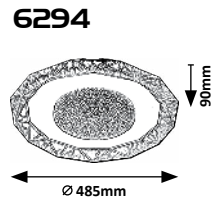

JILLIAN

CORALIA

SIREN

6966 (M) (A)

LED / 18W
(1800lm, 3000K) incl.
IP20 • 19842
tinted colour

6967 (M) (A)

LED / 24W
(2400lm, 3000K) incl.
IP20 • 19843
tinted colour

1518 (M) (P)

LED / 48W
(3476lm, 3000K-6500K) incl.
IP20 • 19728 • 508
transparent/chrome

1519 (M) (P)

LED / 72W
(5728lm, 3000K-6500K) incl.
IP20 • 19729 • 508
transparent/chrome

6294 (M) (P)

LED / 50W
(3390lm, 4000K) incl.
IP20 • 19815
white