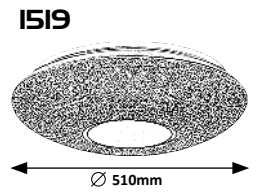

JILLIAN

CORALIA

SIREN

6966 (M) (A)

LED / 18W
(1800lm, 3000K) incl.
IP20 • 19842
tinted colour

6967 (M) (A)

LED / 24W
(2400lm, 3000K) incl.
IP20 • 19843
tinted colour

1518 (M) (P)

LED / 48W
(3476lm, 3000K-6500K) incl.
IP20 • 19728 • 508
transparent/chrome

1519 (M) (P)

LED / 72W
(5728lm, 3000K-6500K) incl.
IP20 • 19729 • 508
transparent/chrome

6294 (M) (P)

LED / 50W
(3390lm, 4000K) incl.
IP20 • 19815
white