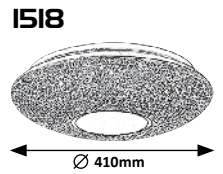

JILLIAN

CORALIA

SIREN

6966 (M) (A)

LED / 18W
(1800lm, 3000K) incl.
IP20 • 19842
tinted colour

6967 (M) (A)

LED / 24W
(2400lm, 3000K) incl.
IP20 • 19843
tinted colour

1518 (M) (P)

LED / 48W
(3476lm, 3000K-6500K) incl.
IP20 • 19728 • 508
transparent/chrome

1519 (M) (P)

LED / 72W
(5728lm, 3000K-6500K) incl.
IP20 • 19729 • 508
transparent/chrome

6294 (M) (P)

LED / 50W
(3390lm, 4000K) incl.
IP20 • 19815
white