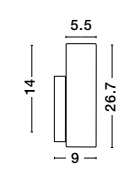

BLAS - 9953201
 Sandy Black Aluminium & Opal Glass
 LED E14 1x5 Watt 230 Volt
 IP44 Bulb Excluded
 L: 5.5 W: 9 H: 14 Hz: 26.7 cm

CORB - 9953203
 Sandy Black Aluminium & Opal Glass
 LED E14 1x5 Watt 230 Volt
 IP44 Bulb Excluded
 L: 5 W: 7.5 H: 21.5 cm

POLO - 6310542
 White Opal Glass
 Chrome Aluminium
 LED E14 1x5 Watt 230 Volt
 Bulb Excluded IP44
 L: 5 W: 7.5 H: 21.5 cm

POLO - 6310541
 White Opal Glass Chrome
 Aluminium
 LED E14 2x5 Watt 230 Volt
 Bulb Excluded IP44
 L: 40 W: 6.5 H: 5 cm

MILEY - 9202261
 Sandy White Aluminium & Glass
 LED 6 Watt 230 Volt
 397Lm 3000K IP54
 Light Up & Down
 L: 7.4 W: 7.4 H: 13.6 cm

MILEY - 9202131
 Sandy White Aluminium & Glass
 LED 3 Watt 230 Volt
 304Lm 3000K IP54
 Light Down
 L: 8 W: 4 H: 12 cm