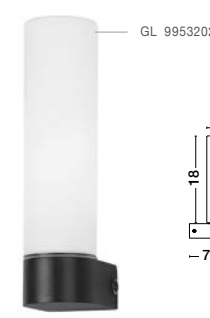

BLAS - 9953201
 Sandy Black Aluminium & Opal Glass
 LED E14 1x5 Watt 230 Volt
 IP44 Bulb Excluded
 L: 5.5 W: 9 H: 14 Hz: 26.7 cm

CORB - 9953203
 Sandy Black Aluminium & Opal Glass
 LED E14 1x5 Watt 230 Volt
 IP44 Bulb Excluded
 L: 5 W: 7.5 H: 21.5 cm

POLO - 6310542
 White Opal Glass
 Chrome Aluminium
 LED E14 1x5 Watt 230 Volt
 Bulb Excluded IP44
 L: 5 W: 7.5 H: 21.5 cm

POLO - 6310541
 White Opal Glass Chrome
 Aluminium
 LED E14 2x5 Watt 230 Volt
 Bulb Excluded IP44
 L: 40 W: 6.5 H: 5 cm

CORB - 9953202
 Sandy Black Aluminium & Opal Glass
 LED E14 2x5 Watt 230 Volt
 IP44 Bulb Excluded
 L: 40 W: 6.5 H: 5 cm

MILEY - 9202262
 Sandy Black Aluminium & Glass
 LED 6 Watt 230 Volt
 397Lm 3000K IP54
 Light Up & Down
 L: 7.4 W: 7.4 H: 13.6 cm

MILEY - 9202261
 Sandy White Aluminium & Glass
 LED 6 Watt 230 Volt
 397Lm 3000K IP54
 Light Up & Down
 L: 7.4 W: 7.4 H: 13.6 cm

MILEY - 9202131
 Sandy White Aluminium & Glass
 LED 3 Watt 230 Volt
 304Lm 3000K IP54
 Light Down
 L: 8 W: 4 H: 12 cm