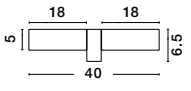

BLAS - 9953201
 Sandy Black Aluminium & Opal Glass
 LED E14 1x5 Watt 230 Volt
 IP44 Bulb Excluded
 L: 5.5 W: 9 H: 14 Hz: 26.7 cm

CORB - 9953203
 Sandy Black Aluminium & Opal Glass
 LED E14 1x5 Watt 230 Volt
 IP44 Bulb Excluded
 L: 5 W: 7.5 H: 21.5 cm

POLO - 6310542
 White Opal Glass
 Chrome Aluminium
 LED E14 1x5 Watt 230 Volt
 Bulb Excluded IP44
 L: 5 W: 7.5 H: 21.5 cm

POLO - 6310541
 White Opal Glass Chrome
 Aluminium
 LED E14 2x5 Watt 230 Volt
 Bulb Excluded IP44
 L: 40 W: 6.5 H: 5 cm