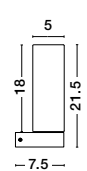

BLAS - 9953201
 Sandy Black Aluminium & Opal Glass
 LED E14 1x5 Watt 230 Volt
 IP44 Bulb Excluded
 L: 5.5 W: 9 H: 14 Hz: 26.7 cm

CORB - 9953203
 Sandy Black Aluminium & Opal Glass
 LED E14 1x5 Watt 230 Volt
 IP44 Bulb Excluded
 L: 5 W: 7.5 H: 21.5 cm

POLO - 6310542
 White Opal Glass
 Chrome Aluminium
 LED E14 1x5 Watt 230 Volt
 Bulb Excluded IP44
 L: 5 W: 7.5 H: 21.5 cm

POLO - 6310541
 White Opal Glass Chrome
 Aluminium
 LED E14 2x5 Watt 230 Volt
 Bulb Excluded IP44
 L: 40 W: 6.5 H: 5 cm

MILEY - 9202261
 Sandy White Aluminium & Glass
 LED 6 Watt 230 Volt
 397Lm 3000K IP54
 Light Up & Down
 L: 7.4 W: 7.4 H: 13.6 cm

MILEY - 9202131
 Sandy White Aluminium & Glass
 LED 3 Watt 230 Volt
 304Lm 3000K IP54
 Light Down
 L: 8 W: 4 H: 12 cm