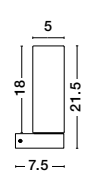

BLAS - 9953201
 Sandy Black Aluminium & Opal Glass
 LED E14 1x5 Watt 230 Volt
 IP44 Bulb Excluded
 L: 5.5 W: 9 H: 14 Hz: 26.7 cm

CORB - 9953203
 Sandy Black Aluminium & Opal Glass
 LED E14 1x5 Watt 230 Volt
 IP44 Bulb Excluded
 L: 5 W: 7.5 H: 21.5 cm

POLO - 6310542
 White Opal Glass
 Chrome Aluminium
 LED E14 1x5 Watt 230 Volt
 Bulb Excluded IP44
 L: 5 W: 7.5 H: 21.5 cm

POLO - 6310541
 White Opal Glass Chrome
 Aluminium
 LED E14 2x5 Watt 230 Volt
 Bulb Excluded IP44
 L: 40 W: 6.5 H: 5 cm

MILEY - 9202261
 Sandy White Aluminium & Glass
 LED 6 Watt 230 Volt
 397Lm 3000K IP54
 Light Up & Down
 L: 7.4 W: 7.4 H: 13.6 cm

MILEY - 9202131
 Sandy White Aluminium & Glass
 LED 3 Watt 230 Volt
 304Lm 3000K IP54
 Light Down
 L: 8 W: 4 H: 12 cm