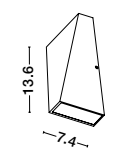

MILEY - 9202262
Sandy Black Aluminium & Glass
LED 6 Watt 230 Volt
397Lm 3000K IP54
Light Up & Down
L: 7.4 W: 7.4 H: 13.6 cm

IP54