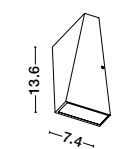

MILEY - 9202261
Sandy White Aluminium & Glass
LED 6 Watt 230 Volt
397Lm 3000K IP54
Light Up & Down
L: 7.4 W: 7.4 H: 13.6 cm

IP54