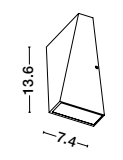

BLAS - 9953201
 Sandy Black Aluminium & Opal Glass
 LED E14 1x5 Watt 230 Volt
 IP44 Bulb Excluded
 L: 5.5 W: 9 H: 14 Hz: 26.7 cm

IP54

CORB - 9953203
 Sandy Black Aluminium & Opal Glass
 LED E14 1x5 Watt 230 Volt
 IP44 Bulb Excluded
 L: 5 W: 7.5 H: 21.5 cm

MILEY - 9202262
 Sandy Black Aluminium & Glass
 LED 6 Watt 230 Volt
 397Lm 3000K IP54
 Light Up & Down
 L: 7.4 W: 7.4 H: 13.6 cm

MILEY - 9202261
 Sandy White Aluminium & Glass
 LED 6 Watt 230 Volt
 397Lm 3000K IP54
 Light Up & Down
 L: 7.4 W: 7.4 H: 13.6 cm

MILEY - 9202131
 Sandy White Aluminium & Glass
 LED 3 Watt 230 Volt
 304Lm 3000K IP54
 Light Down
 L: 8 W: 4 H: 12 cm

POLO - 6310542
 White Opal Glass
 Chrome Aluminium
 LED E14 1x5 Watt 230 Volt
 Bulb Excluded IP44
 L: 5 W: 7.5 H: 21.5 cm