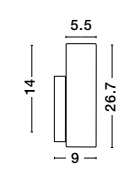

BLAS - 9953201
 Sandy Black Aluminium & Opal Glass
 LED E14 1x5 Watt 230 Volt
 IP44 Bulb Excluded
 L: 5.5 W: 9 H: 14 Hz: 26.7 cm

IP54

CORB - 9953203
 Sandy Black Aluminium & Opal Glass
 LED E14 1x5 Watt 230 Volt
 IP44 Bulb Excluded
 L: 5 W: 7.5 H: 21.5 cm

MILEY - 9202262
 Sandy Black Aluminium & Glass
 LED 6 Watt 230 Volt
 397Lm 3000K IP54
 Light Up & Down
 L: 7.4 W: 7.4 H: 13.6 cm

MILEY - 9202261
 Sandy White Aluminium & Glass
 LED 6 Watt 230 Volt
 397Lm 3000K IP54
 Light Up & Down
 L: 7.4 W: 7.4 H: 13.6 cm

MILEY - 9202131
 Sandy White Aluminium & Glass
 LED 3 Watt 230 Volt
 304Lm 3000K IP54
 Light Down
 L: 8 W: 4 H: 12 cm

POLO - 6310542
 White Opal Glass
 Chrome Aluminium
 LED E14 1x5 Watt 230 Volt
 Bulb Excluded IP44
 L: 5 W: 7.5 H: 21.5 cm