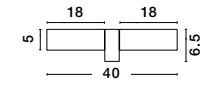

CORB - 9953202
Sandy Black Aluminium & Opal Glass
LED E14 2x5 Watt 230 Volt
IP44 Bulb Excluded
L: 40 W: 6.5 H: 5 cm