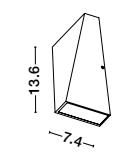

BLAS - 9953201
 Sandy Black Aluminium & Opal Glass
 LED E14 1x5 Watt 230 Volt
 IP44 Bulb Excluded
 L: 5.5 W: 9 H: 14 Hz: 26.7 cm

IP54

CORB - 9953203
 Sandy Black Aluminium & Opal Glass
 LED E14 1x5 Watt 230 Volt
 IP44 Bulb Excluded
 L: 5 W: 7.5 H: 21.5 cm

MILEY - 9202262
 Sandy Black Aluminium & Glass
 LED 6 Watt 230 Volt
 397Lm 3000K IP54
 Light Up & Down
 L: 7.4 W: 7.4 H: 13.6 cm

MILEY - 9202261
 Sandy White Aluminium & Glass
 LED 6 Watt 230 Volt
 397Lm 3000K IP54
 Light Up & Down
 L: 7.4 W: 7.4 H: 13.6 cm

MILEY - 9202131
 Sandy White Aluminium & Glass
 LED 3 Watt 230 Volt
 304Lm 3000K IP54
 Light Down
 L: 8 W: 4 H: 12 cm

POLO - 6310542
 White Opal Glass
 Chrome Aluminium
 LED E14 1x5 Watt 230 Volt
 Bulb Excluded IP44
 L: 5 W: 7.5 H: 21.5 cm