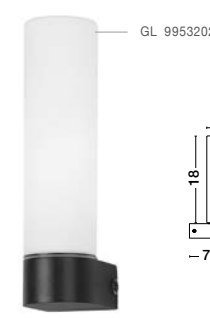

BLAS - 9953201
 Sandy Black Aluminium & Opal Glass
 LED E14 1x5 Watt 230 Volt
 IP44 Bulb Excluded
 L: 5.5 W: 9 H: 14 Hz: 26.7 cm

IP54

CORB - 9953203
 Sandy Black Aluminium & Opal Glass
 LED E14 1x5 Watt 230 Volt
 IP44 Bulb Excluded
 L: 5 W: 7.5 H: 21.5 cm

MILEY - 9202262
 Sandy Black Aluminium & Glass
 LED 6 Watt 230 Volt
 397Lm 3000K IP54
 Light Up & Down
 L: 7.4 W: 7.4 H: 13.6 cm

MILEY - 9202261
 Sandy White Aluminium & Glass
 LED 6 Watt 230 Volt
 397Lm 3000K IP54
 Light Up & Down
 L: 7.4 W: 7.4 H: 13.6 cm

MILEY - 9202131
 Sandy White Aluminium & Glass
 LED 3 Watt 230 Volt
 304Lm 3000K IP54
 Light Down
 L: 8 W: 4 H: 12 cm

POLO - 6310542
 White Opal Glass
 Chrome Aluminium
 LED E14 1x5 Watt 230 Volt
 Bulb Excluded IP44
 L: 5 W: 7.5 H: 21.5 cm

POLO - 6310541
 White Opal Glass Chrome
 Aluminium
 LED E14 2x5 Watt 230 Volt
 Bulb Excluded IP44
 L: 40 W: 6.5 H: 5 cm

CORB - 9953202
 Sandy Black Aluminium & Opal Glass
 LED E14 2x5 Watt 230 Volt
 IP44 Bulb Excluded
 L: 40 W: 6.5 H: 5 cm