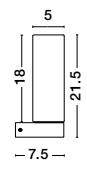

BLAS - 9953201
 Sandy Black Aluminium & Opal Glass
 LED E14 1x5 Watt 230 Volt
 IP44 Bulb Excluded
 L: 5.5 W: 9 H: 14 Hz: 26.7 cm

IP54

CORB - 9953203
 Sandy Black Aluminium & Opal Glass
 LED E14 1x5 Watt 230 Volt
 IP44 Bulb Excluded
 L: 5 W: 7.5 H: 21.5 cm

MILEY - 9202262
 Sandy Black Aluminium & Glass
 LED 6 Watt 230 Volt
 397Lm 3000K IP54
 Light Up & Down
 L: 7.4 W: 7.4 H: 13.6 cm

MILEY - 9202261
 Sandy White Aluminium & Glass
 LED 6 Watt 230 Volt
 397Lm 3000K IP54
 Light Up & Down
 L: 7.4 W: 7.4 H: 13.6 cm

MILEY - 9202131
 Sandy White Aluminium & Glass
 LED 3 Watt 230 Volt
 304Lm 3000K IP54
 Light Down
 L: 8 W: 4 H: 12 cm

POLO - 6310542
 White Opal Glass
 Chrome Aluminium
 LED E14 1x5 Watt 230 Volt
 Bulb Excluded IP44
 L: 5 W: 7.5 H: 21.5 cm