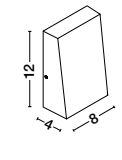

BLAS - 9953201
 Sandy Black Aluminium & Opal Glass
 LED E14 1x5 Watt 230 Volt
 IP44 Bulb Excluded
 L: 5.5 W: 9 H: 14 Hz: 26.7 cm

IP54

CORB - 9953203
 Sandy Black Aluminium & Opal Glass
 LED E14 1x5 Watt 230 Volt
 IP44 Bulb Excluded
 L: 5 W: 7.5 H: 21.5 cm

MILEY - 9202262
 Sandy Black Aluminium & Glass
 LED 6 Watt 230 Volt
 397Lm 3000K IP54
 Light Up & Down
 L: 7.4 W: 7.4 H: 13.6 cm

MILEY - 9202261
 Sandy White Aluminium & Glass
 LED 6 Watt 230 Volt
 397Lm 3000K IP54
 Light Up & Down
 L: 7.4 W: 7.4 H: 13.6 cm

MILEY - 9202131
 Sandy White Aluminium & Glass
 LED 3 Watt 230 Volt
 304Lm 3000K IP54
 Light Down
 L: 8 W: 4 H: 12 cm

POLO - 6310542
 White Opal Glass
 Chrome Aluminium
 LED E14 1x5 Watt 230 Volt
 Bulb Excluded IP44
 L: 5 W: 7.5 H: 21.5 cm