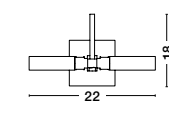

IP44

DRITTO - 71606601

Opal Glass
Chrome Aluminium
LED G9 2x5 Watt 230 Volt
IP44 Bulb Excluded
L: 24 W: 13 H: 11 cm

DRITTO - 6310661

Clear Glass
Satin Nickel Metal
LED G9 2x5 Watt 230 Volt
IP44 Bulb Excluded
L: 22 W: 12 H: 18 cm