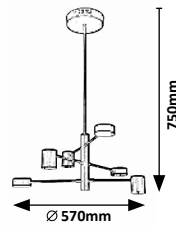

SOLOMON

5
YEAR
WARRANTY

LED
built-in

NATURAL
White

G
A
↑
G

6355

6355 (M) (A)

LED / 30W
(2400lm, 4000K) incl.
IP20
matte black