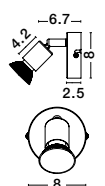

**BASE - 662001**

Rust Metal  
LED GU10 1x10 Watt 230 Volt  
IP20 Bulb Excluded  
D: 8 W: 6.7 H: 10.9 cm

**BASE - 660001**

Satin Nickel Metal  
LED GU10 1x10 Watt 230 Volt  
IP20 Bulb Excluded  
D: 8 W: 6.7 H: 10.9 cm

**BASE - 661001**

Matt White Metal  
LED GU10 1x10 Watt 230 Volt  
IP20 Bulb Excluded  
D: 8 W: 6.7 H: 10.9 cm

**BASE - 660002**

Satin Nickel Metal  
LED GU10 2x10 Watt 230 Volt  
IP20 Bulb Excluded  
L: 31 W: 8 H: 10.9 cm

**BASE - 661002**

Matt White Metal  
LED GU10 2x10 Watt 230 Volt  
IP20 Bulb Excluded  
L: 31 W: 8 H: 10.9 cm

**BASE - 660003**

Satin Nickel Metal  
LED GU10 3x10 Watt 230 Volt  
IP20 Bulb Excluded  
L: 49 W: 8 H: 10.9 cm

**BASE - 661004**

Matt White Metal  
LED GU10 4x10 Watt 230 Volt  
IP20 Bulb Excluded  
L: 51 W: 8 H: 10.9 cm