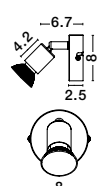

**BASE - 662001**

Rust Metal  
LED GU10 1x10 Watt 230 Volt  
IP20 Bulb Excluded  
D: 8 W: 6.7 H: 10.9 cm

**BASE - 660001**

Satin Nickel Metal  
LED GU10 1x10 Watt 230 Volt  
IP20 Bulb Excluded  
D: 8 W: 6.7 H: 10.9 cm

**BASE - 661001**

Matt White Metal  
LED GU10 1x10 Watt 230 Volt  
IP20 Bulb Excluded  
D: 8 W: 6.7 H: 10.9 cm

**BASE - 660002**

Satin Nickel Metal  
LED GU10 2x10 Watt 230 Volt  
IP20 Bulb Excluded  
L: 31 W: 8 H: 10.9 cm

**BASE - 661002**

Matt White Metal  
LED GU10 2x10 Watt 230 Volt  
IP20 Bulb Excluded  
L: 31 W: 8 H: 10.9 cm

**BASE - 660003**

Satin Nickel Metal  
LED GU10 3x10 Watt 230 Volt  
IP20 Bulb Excluded  
L: 49 W: 8 H: 10.9 cm

**BASE - 661004**

Matt White Metal  
LED GU10 4x10 Watt 230 Volt  
IP20 Bulb Excluded  
L: 51 W: 8 H: 10.9 cm