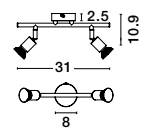

**BASE - 662001**

Rust Metal  
LED GU10 1x10 Watt 230 Volt  
IP20 Bulb Excluded  
D: 8 W: 6.7 H: 10.9 cm

**BASE - 660001**

Satin Nickel Metal  
LED GU10 1x10 Watt 230 Volt  
IP20 Bulb Excluded  
D: 8 W: 6.7 H: 10.9 cm

**BASE - 661001**

Matt White Metal  
LED GU10 1x10 Watt 230 Volt  
IP20 Bulb Excluded  
D: 8 W: 6.7 H: 10.9 cm

**BASE - 660002**

Satin Nickel Metal  
LED GU10 2x10 Watt 230 Volt  
IP20 Bulb Excluded  
L: 31 W: 8 H: 10.9 cm

**BASE - 661002**

Matt White Metal  
LED GU10 2x10 Watt 230 Volt  
IP20 Bulb Excluded  
L: 31 W: 8 H: 10.9 cm

**BASE - 660003**

Satin Nickel Metal  
LED GU10 3x10 Watt 230 Volt  
IP20 Bulb Excluded  
L: 49 W: 8 H: 10.9 cm

**BASE - 661004**

Matt White Metal  
LED GU10 4x10 Watt 230 Volt  
IP20 Bulb Excluded  
L: 51 W: 8 H: 10.9 cm