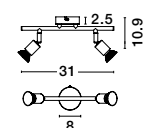

**BASE - 662001**

Rust Metal  
LED GU10 1x10 Watt 230 Volt  
IP20 Bulb Excluded  
D: 8 W: 6.7 H: 10.9 cm

**BASE - 660001**

Satin Nickel Metal  
LED GU10 1x10 Watt 230 Volt  
IP20 Bulb Excluded  
D: 8 W: 6.7 H: 10.9 cm

**BASE - 661001**

Matt White Metal  
LED GU10 1x10 Watt 230 Volt  
IP20 Bulb Excluded  
D: 8 W: 6.7 H: 10.9 cm

**BASE - 660002**

Satin Nickel Metal  
LED GU10 2x10 Watt 230 Volt  
IP20 Bulb Excluded  
L: 31 W: 8 H: 10.9 cm

**BASE - 661002**

Matt White Metal  
LED GU10 2x10 Watt 230 Volt  
IP20 Bulb Excluded  
L: 31 W: 8 H: 10.9 cm

**BASE - 660003**

Satin Nickel Metal  
LED GU10 3x10 Watt 230 Volt  
IP20 Bulb Excluded  
L: 49 W: 8 H: 10.9 cm

**BASE - 661004**

Matt White Metal  
LED GU10 4x10 Watt 230 Volt  
IP20 Bulb Excluded  
L: 51 W: 8 H: 10.9 cm