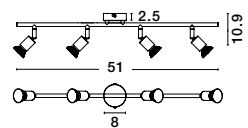

Matt White Metal
LED GU10 1x10 Watt 230 Volt
IP20 Bulb Excluded
D: 8 W: 6.7 H: 10.9 cm

BASE - 660002

Satin Nickel Metal
LED GU10 2x10 Watt 230 Volt
IP20 Bulb Excluded
L: 31 W: 8 H: 10.9 cm

BASE - 661002

Matt White Metal
LED GU10 2x10 Watt 230 Volt
IP20 Bulb Excluded
L: 31 W: 8 H: 10.9 cm

BASE - 660003

Satin Nickel Metal
LED GU10 3x10 Watt 230 Volt
IP20 Bulb Excluded
L: 49 W: 8 H: 10.9 cm

BASE - 661003

Matt White Metal
LED GU10 3x10 Watt 230 Volt
IP20 Bulb Excluded
L: 49 W: 8 H: 10.9 cm

BASE - 660004

Satin Nickel Metal
LED GU10 4x10 Watt 230 Volt
IP20 Bulb Excluded
L: 51 W: 8 H: 10.9 cm

BASE - 661004

Matt White Metal
LED GU10 4x10 Watt 230 Volt
IP20 Bulb Excluded
L: 51 W: 8 H: 10.9 cm