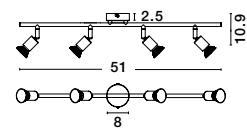

Matt White Metal
LED GU10 1x10 Watt 230 Volt
IP20 Bulb Excluded
D: 8 W: 6.7 H: 10.9 cm

BASE - 660002

Satin Nickel Metal
LED GU10 2x10 Watt 230 Volt
IP20 Bulb Excluded
L: 31 W: 8 H: 10.9 cm

BASE - 661002

Matt White Metal
LED GU10 2x10 Watt 230 Volt
IP20 Bulb Excluded
L: 31 W: 8 H: 10.9 cm

BASE - 660003

Satin Nickel Metal
LED GU10 3x10 Watt 230 Volt
IP20 Bulb Excluded
L: 49 W: 8 H: 10.9 cm

BASE - 661003

Matt White Metal
LED GU10 3x10 Watt 230 Volt
IP20 Bulb Excluded
L: 49 W: 8 H: 10.9 cm

BASE - 660004

Satin Nickel Metal
LED GU10 4x10 Watt 230 Volt
IP20 Bulb Excluded
L: 51 W: 8 H: 10.9 cm

BASE - 661004

Matt White Metal
LED GU10 4x10 Watt 230 Volt
IP20 Bulb Excluded
L: 51 W: 8 H: 10.9 cm