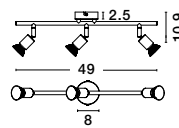

BASE - 662001

Rust Metal
LED GU10 1x10 Watt 230 Volt
IP20 Bulb Excluded
D: 8 W: 6.7 H: 10.9 cm

BASE - 660001

Satin Nickel Metal
LED GU10 1x10 Watt 230 Volt
IP20 Bulb Excluded
D: 8 W: 6.7 H: 10.9 cm

BASE - 661001

Matt White Metal
LED GU10 1x10 Watt 230 Volt
IP20 Bulb Excluded
D: 8 W: 6.7 H: 10.9 cm

BASE - 660002

Satin Nickel Metal
LED GU10 2x10 Watt 230 Volt
IP20 Bulb Excluded
L: 31 W: 8 H: 10.9 cm

BASE - 661002

Matt White Metal
LED GU10 2x10 Watt 230 Volt
IP20 Bulb Excluded
L: 31 W: 8 H: 10.9 cm

BASE - 660003

Satin Nickel Metal
LED GU10 3x10 Watt 230 Volt
IP20 Bulb Excluded
L: 49 W: 8 H: 10.9 cm

BASE - 661003

Matt White Metal
LED GU10 3x10 Watt 230 Volt
IP20 Bulb Excluded
L: 49 W: 8 H: 10.9 cm

BASE - 660004

Satin Nickel Metal
LED GU10 4x10 Watt 230 Volt
IP20 Bulb Excluded
L: 51 W: 8 H: 10.9 cm

BASE - 661004

Matt White Metal
LED GU10 4x10 Watt 230 Volt
IP20 Bulb Excluded
L: 51 W: 8 H: 10.9 cm