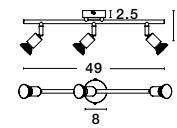

Matt White Metal
LED GU10 1x10 Watt 230 Volt
IP20 Bulb Excluded
D: 8 W: 6.7 H: 10.9 cm

BASE - 660002

Satin Nickel Metal
LED GU10 2x10 Watt 230 Volt
IP20 Bulb Excluded
L: 31 W: 8 H: 10.9 cm

BASE - 661002

Matt White Metal
LED GU10 2x10 Watt 230 Volt
IP20 Bulb Excluded
L: 31 W: 8 H: 10.9 cm

BASE - 660003

Satin Nickel Metal
LED GU10 3x10 Watt 230 Volt
IP20 Bulb Excluded
L: 49 W: 8 H: 10.9 cm

BASE - 661003

Matt White Metal
LED GU10 3x10 Watt 230 Volt
IP20 Bulb Excluded
L: 49 W: 8 H: 10.9 cm

BASE - 660004

Satin Nickel Metal
LED GU10 4x10 Watt 230 Volt
IP20 Bulb Excluded
L: 51 W: 8 H: 10.9 cm

BASE - 661004

Matt White Metal
LED GU10 4x10 Watt 230 Volt
IP20 Bulb Excluded
L: 51 W: 8 H: 10.9 cm