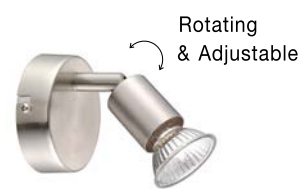

BASE - 662001

Rust Metal
LED GU10 1x10 Watt 230 Volt
IP20 Bulb Excluded
D: 8 W: 6.7 H: 10.9 cm

BASE - 660001

Satin Nickel Metal
LED GU10 1x10 Watt 230 Volt
IP20 Bulb Excluded
D: 8 W: 6.7 H: 10.9 cm

BASE - 661001

Matt White Metal
LED GU10 1x10 Watt 230 Volt
IP20 Bulb Excluded
D: 8 W: 6.7 H: 10.9 cm

BASE - 660002

Satin Nickel Metal
LED GU10 2x10 Watt 230 Volt
IP20 Bulb Excluded
L: 31 W: 8 H: 10.9 cm

BASE - 661002

Matt White Metal
LED GU10 2x10 Watt 230 Volt
IP20 Bulb Excluded
L: 31 W: 8 H: 10.9 cm

BASE - 660003

Satin Nickel Metal
LED GU10 3x10 Watt 230 Volt
IP20 Bulb Excluded
L: 49 W: 8 H: 10.9 cm

BASE - 661003

Matt White Metal
LED GU10 3x10 Watt 230 Volt
IP20 Bulb Excluded
L: 49 W: 8 H: 10.9 cm

BASE - 660004

Satin Nickel Metal
LED GU10 4x10 Watt 230 Volt
IP20 Bulb Excluded
L: 51 W: 8 H: 10.9 cm

BASE - 661004

Matt White Metal
LED GU10 4x10 Watt 230 Volt
IP20 Bulb Excluded
L: 51 W: 8 H: 10.9 cm