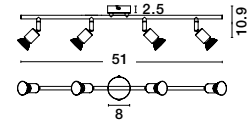

Matt White Metal
LED GU10 1x10 Watt 230 Volt
IP20 Bulb Excluded
D: 8 W: 6.7 H: 10.9 cm

BASE - 660002

Satin Nickel Metal
LED GU10 2x10 Watt 230 Volt
IP20 Bulb Excluded
L: 31 W: 8 H: 10.9 cm

BASE - 661002

Matt White Metal
LED GU10 2x10 Watt 230 Volt
IP20 Bulb Excluded
L: 31 W: 8 H: 10.9 cm

BASE - 660003

Satin Nickel Metal
LED GU10 3x10 Watt 230 Volt
IP20 Bulb Excluded
L: 49 W: 8 H: 10.9 cm

BASE - 661003

Matt White Metal
LED GU10 3x10 Watt 230 Volt
IP20 Bulb Excluded
L: 49 W: 8 H: 10.9 cm

BASE - 660004

Satin Nickel Metal
LED GU10 4x10 Watt 230 Volt
IP20 Bulb Excluded
L: 51 W: 8 H: 10.9 cm

BASE - 661004

Matt White Metal
LED GU10 4x10 Watt 230 Volt
IP20 Bulb Excluded
L: 51 W: 8 H: 10.9 cm