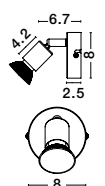

BASE - 662001

Rust Metal
LED GU10 1x10 Watt 230 Volt
IP20 Bulb Excluded
D: 8 W: 6.7 H: 10.9 cm

BASE - 660001

Satin Nickel Metal
LED GU10 1x10 Watt 230 Volt
IP20 Bulb Excluded
D: 8 W: 6.7 H: 10.9 cm

BASE - 661001

Matt White Metal
LED GU10 1x10 Watt 230 Volt
IP20 Bulb Excluded
D: 8 W: 6.7 H: 10.9 cm

BASE - 660002

Satin Nickel Metal
LED GU10 2x10 Watt 230 Volt
IP20 Bulb Excluded
L: 31 W: 8 H: 10.9 cm

BASE - 661002

Matt White Metal
LED GU10 2x10 Watt 230 Volt
IP20 Bulb Excluded
L: 31 W: 8 H: 10.9 cm

BASE - 660003

Satin Nickel Metal
LED GU10 3x10 Watt 230 Volt
IP20 Bulb Excluded
L: 49 W: 8 H: 10.9 cm

BASE - 661003

Matt White Metal
LED GU10 3x10 Watt 230 Volt
IP20 Bulb Excluded
L: 49 W: 8 H: 10.9 cm

BASE - 660004

Satin Nickel Metal
LED GU10 4x10 Watt 230 Volt
IP20 Bulb Excluded
L: 51 W: 8 H: 10.9 cm

BASE - 661004

Matt White Metal
LED GU10 4x10 Watt 230 Volt
IP20 Bulb Excluded
L: 51 W: 8 H: 10.9 cm