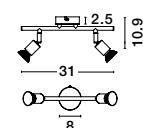

BASE - 662001

Rust Metal
LED GU10 1x10 Watt 230 Volt
IP20 Bulb Excluded
D: 8 W: 6.7 H: 10.9 cm

BASE - 660001

Satin Nickel Metal
LED GU10 1x10 Watt 230 Volt
IP20 Bulb Excluded
D: 8 W: 6.7 H: 10.9 cm

BASE - 661001

Matt White Metal
LED GU10 1x10 Watt 230 Volt
IP20 Bulb Excluded
D: 8 W: 6.7 H: 10.9 cm

BASE - 660002

Satin Nickel Metal
LED GU10 2x10 Watt 230 Volt
IP20 Bulb Excluded
L: 31 W: 8 H: 10.9 cm

BASE - 661002

Matt White Metal
LED GU10 2x10 Watt 230 Volt
IP20 Bulb Excluded
L: 31 W: 8 H: 10.9 cm

BASE - 660003

Satin Nickel Metal
LED GU10 3x10 Watt 230 Volt
IP20 Bulb Excluded
L: 49 W: 8 H: 10.9 cm

BASE - 661003

Matt White Metal
LED GU10 3x10 Watt 230 Volt
IP20 Bulb Excluded
L: 49 W: 8 H: 10.9 cm

BASE - 660004

Satin Nickel Metal
LED GU10 4x10 Watt 230 Volt
IP20 Bulb Excluded
L: 51 W: 8 H: 10.9 cm

BASE - 661004

Matt White Metal
LED GU10 4x10 Watt 230 Volt
IP20 Bulb Excluded
L: 51 W: 8 H: 10.9 cm