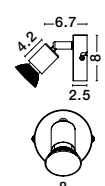

BASE - 662001

Rust Metal
LED GU10 1x10 Watt 230 Volt
IP20 Bulb Excluded
D: 8 W: 6.7 H: 10.9 cm

BASE - 660001

Satin Nickel Metal
LED GU10 1x10 Watt 230 Volt
IP20 Bulb Excluded
D: 8 W: 6.7 H: 10.9 cm

BASE - 661001

Matt White Metal
LED GU10 1x10 Watt 230 Volt
IP20 Bulb Excluded
D: 8 W: 6.7 H: 10.9 cm

BASE - 660002

Satin Nickel Metal
LED GU10 2x10 Watt 230 Volt
IP20 Bulb Excluded
L: 31 W: 8 H: 10.9 cm

BASE - 661002

Matt White Metal
LED GU10 2x10 Watt 230 Volt
IP20 Bulb Excluded
L: 31 W: 8 H: 10.9 cm

BASE - 660003

Satin Nickel Metal
LED GU10 3x10 Watt 230 Volt
IP20 Bulb Excluded
L: 49 W: 8 H: 10.9 cm

BASE - 661003

Matt White Metal
LED GU10 3x10 Watt 230 Volt
IP20 Bulb Excluded
L: 49 W: 8 H: 10.9 cm

BASE - 660004

Satin Nickel Metal
LED GU10 4x10 Watt 230 Volt
IP20 Bulb Excluded
L: 51 W: 8 H: 10.9 cm

BASE - 661004

Matt White Metal
LED GU10 4x10 Watt 230 Volt
IP20 Bulb Excluded
L: 51 W: 8 H: 10.9 cm