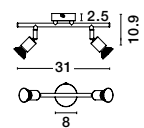

BASE - 662001

Rust Metal
LED GU10 1x10 Watt 230 Volt
IP20 Bulb Excluded
D: 8 W: 6.7 H: 10.9 cm

BASE - 660001

Satin Nickel Metal
LED GU10 1x10 Watt 230 Volt
IP20 Bulb Excluded
D: 8 W: 6.7 H: 10.9 cm

BASE - 661001

Matt White Metal
LED GU10 1x10 Watt 230 Volt
IP20 Bulb Excluded
D: 8 W: 6.7 H: 10.9 cm

BASE - 660002

Satin Nickel Metal
LED GU10 2x10 Watt 230 Volt
IP20 Bulb Excluded
L: 31 W: 8 H: 10.9 cm

BASE - 661002

Matt White Metal
LED GU10 2x10 Watt 230 Volt
IP20 Bulb Excluded
L: 31 W: 8 H: 10.9 cm

BASE - 660003

Satin Nickel Metal
LED GU10 3x10 Watt 230 Volt
IP20 Bulb Excluded
L: 49 W: 8 H: 10.9 cm

BASE - 661003

Matt White Metal
LED GU10 3x10 Watt 230 Volt
IP20 Bulb Excluded
L: 49 W: 8 H: 10.9 cm

BASE - 660004

Satin Nickel Metal
LED GU10 4x10 Watt 230 Volt
IP20 Bulb Excluded
L: 51 W: 8 H: 10.9 cm

BASE - 661004

Matt White Metal
LED GU10 4x10 Watt 230 Volt
IP20 Bulb Excluded
L: 51 W: 8 H: 10.9 cm