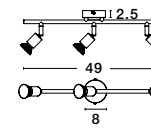

Matt White Metal
LED GU10 1x10 Watt 230 Volt
IP20 Bulb Excluded
D: 8 W: 6.7 H: 10.9 cm

BASE - 660002

Satin Nickel Metal
LED GU10 2x10 Watt 230 Volt
IP20 Bulb Excluded
L: 31 W: 8 H: 10.9 cm

BASE - 661002

Matt White Metal
LED GU10 2x10 Watt 230 Volt
IP20 Bulb Excluded
L: 31 W: 8 H: 10.9 cm

BASE - 660003

Satin Nickel Metal
LED GU10 3x10 Watt 230 Volt
IP20 Bulb Excluded
L: 49 W: 8 H: 10.9 cm

BASE - 661003

Matt White Metal
LED GU10 3x10 Watt 230 Volt
IP20 Bulb Excluded
L: 49 W: 8 H: 10.9 cm

BASE - 660004

Satin Nickel Metal
LED GU10 4x10 Watt 230 Volt
IP20 Bulb Excluded
L: 51 W: 8 H: 10.9 cm

BASE - 661004

Matt White Metal
LED GU10 4x10 Watt 230 Volt
IP20 Bulb Excluded
L: 51 W: 8 H: 10.9 cm