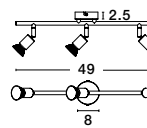

Matt White Metal
LED GU10 1x10 Watt 230 Volt
IP20 Bulb Excluded
D: 8 W: 6.7 H: 10.9 cm

BASE - 660002

Satin Nickel Metal
LED GU10 2x10 Watt 230 Volt
IP20 Bulb Excluded
L: 31 W: 8 H: 10.9 cm

BASE - 661002

Matt White Metal
LED GU10 2x10 Watt 230 Volt
IP20 Bulb Excluded
L: 31 W: 8 H: 10.9 cm

BASE - 660003

Satin Nickel Metal
LED GU10 3x10 Watt 230 Volt
IP20 Bulb Excluded
L: 49 W: 8 H: 10.9 cm

BASE - 661003

Matt White Metal
LED GU10 3x10 Watt 230 Volt
IP20 Bulb Excluded
L: 49 W: 8 H: 10.9 cm

BASE - 660004

Satin Nickel Metal
LED GU10 4x10 Watt 230 Volt
IP20 Bulb Excluded
L: 51 W: 8 H: 10.9 cm

BASE - 661004

Matt White Metal
LED GU10 4x10 Watt 230 Volt
IP20 Bulb Excluded
L: 51 W: 8 H: 10.9 cm