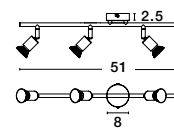

Matt White Metal
LED GU10 1x10 Watt 230 Volt
IP20 Bulb Excluded
D: 8 W: 6.7 H: 10.9 cm

BASE - 660002

Satin Nickel Metal
LED GU10 2x10 Watt 230 Volt
IP20 Bulb Excluded
L: 31 W: 8 H: 10.9 cm

BASE - 661002

Matt White Metal
LED GU10 2x10 Watt 230 Volt
IP20 Bulb Excluded
L: 31 W: 8 H: 10.9 cm

BASE - 660003

Satin Nickel Metal
LED GU10 3x10 Watt 230 Volt
IP20 Bulb Excluded
L: 49 W: 8 H: 10.9 cm

BASE - 661003

Matt White Metal
LED GU10 3x10 Watt 230 Volt
IP20 Bulb Excluded
L: 49 W: 8 H: 10.9 cm

BASE - 660004

Satin Nickel Metal
LED GU10 4x10 Watt 230 Volt
IP20 Bulb Excluded
L: 51 W: 8 H: 10.9 cm

BASE - 661004

Matt White Metal
LED GU10 4x10 Watt 230 Volt
IP20 Bulb Excluded
L: 51 W: 8 H: 10.9 cm