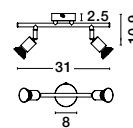

BASE - 662001

Rust Metal
LED GU10 1x10 Watt 230 Volt
IP20 Bulb Excluded
D: 8 W: 6.7 H: 10.9 cm

BASE - 660001

Satin Nickel Metal
LED GU10 1x10 Watt 230 Volt
IP20 Bulb Excluded
D: 8 W: 6.7 H: 10.9 cm

BASE - 661001

Matt White Metal
LED GU10 1x10 Watt 230 Volt
IP20 Bulb Excluded
D: 8 W: 6.7 H: 10.9 cm

BASE - 660002

Satin Nickel Metal
LED GU10 2x10 Watt 230 Volt
IP20 Bulb Excluded
L: 31 W: 8 H: 10.9 cm

BASE - 661002

Matt White Metal
LED GU10 2x10 Watt 230 Volt
IP20 Bulb Excluded
L: 31 W: 8 H: 10.9 cm

BASE - 660003

Satin Nickel Metal
LED GU10 3x10 Watt 230 Volt
IP20 Bulb Excluded
L: 49 W: 8 H: 10.9 cm

BASE - 661003

Matt White Metal
LED GU10 3x10 Watt 230 Volt
IP20 Bulb Excluded
L: 49 W: 8 H: 10.9 cm

BASE - 660004

Satin Nickel Metal
LED GU10 4x10 Watt 230 Volt
IP20 Bulb Excluded
L: 51 W: 8 H: 10.9 cm

BASE - 661004

Matt White Metal
LED GU10 4x10 Watt 230 Volt
IP20 Bulb Excluded
L: 51 W: 8 H: 10.9 cm