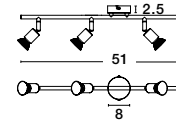

Matt White Metal
LED GU10 1x10 Watt 230 Volt
IP20 Bulb Excluded
D: 8 W: 6.7 H: 10.9 cm

BASE - 660002

Satin Nickel Metal
LED GU10 2x10 Watt 230 Volt
IP20 Bulb Excluded
L: 31 W: 8 H: 10.9 cm

BASE - 661002

Matt White Metal
LED GU10 2x10 Watt 230 Volt
IP20 Bulb Excluded
L: 31 W: 8 H: 10.9 cm

BASE - 660003

Satin Nickel Metal
LED GU10 3x10 Watt 230 Volt
IP20 Bulb Excluded
L: 49 W: 8 H: 10.9 cm

BASE - 661003

Matt White Metal
LED GU10 3x10 Watt 230 Volt
IP20 Bulb Excluded
L: 49 W: 8 H: 10.9 cm

BASE - 660004

Satin Nickel Metal
LED GU10 4x10 Watt 230 Volt
IP20 Bulb Excluded
L: 51 W: 8 H: 10.9 cm

BASE - 661004

Matt White Metal
LED GU10 4x10 Watt 230 Volt
IP20 Bulb Excluded
L: 51 W: 8 H: 10.9 cm