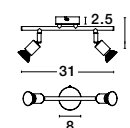

BASE - 662001

Rust Metal
LED GU10 1x10 Watt 230 Volt
IP20 Bulb Excluded
D: 8 W: 6.7 H: 10.9 cm

BASE - 660001

Satin Nickel Metal
LED GU10 1x10 Watt 230 Volt
IP20 Bulb Excluded
D: 8 W: 6.7 H: 10.9 cm

BASE - 661001

Matt White Metal
LED GU10 1x10 Watt 230 Volt
IP20 Bulb Excluded
D: 8 W: 6.7 H: 10.9 cm

BASE - 660002

Satin Nickel Metal
LED GU10 2x10 Watt 230 Volt
IP20 Bulb Excluded
L: 31 W: 8 H: 10.9 cm

BASE - 661002

Matt White Metal
LED GU10 2x10 Watt 230 Volt
IP20 Bulb Excluded
L: 31 W: 8 H: 10.9 cm

BASE - 660003

Satin Nickel Metal
LED GU10 3x10 Watt 230 Volt
IP20 Bulb Excluded
L: 49 W: 8 H: 10.9 cm

BASE - 661003

Matt White Metal
LED GU10 3x10 Watt 230 Volt
IP20 Bulb Excluded
L: 49 W: 8 H: 10.9 cm

BASE - 660004

Satin Nickel Metal
LED GU10 4x10 Watt 230 Volt
IP20 Bulb Excluded
L: 51 W: 8 H: 10.9 cm

BASE - 661004

Matt White Metal
LED GU10 4x10 Watt 230 Volt
IP20 Bulb Excluded
L: 51 W: 8 H: 10.9 cm