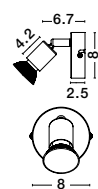

BASE - 662001

Rust Metal
LED GU10 1x10 Watt 230 Volt
IP20 Bulb Excluded
D: 8 W: 6.7 H: 10.9 cm

BASE - 660001

Satin Nickel Metal
LED GU10 1x10 Watt 230 Volt
IP20 Bulb Excluded
D: 8 W: 6.7 H: 10.9 cm

BASE - 661001

Matt White Metal
LED GU10 1x10 Watt 230 Volt
IP20 Bulb Excluded
D: 8 W: 6.7 H: 10.9 cm

BASE - 660002

Satin Nickel Metal
LED GU10 2x10 Watt 230 Volt
IP20 Bulb Excluded
L: 31 W: 8 H: 10.9 cm

BASE - 661002

Matt White Metal
LED GU10 2x10 Watt 230 Volt
IP20 Bulb Excluded
L: 31 W: 8 H: 10.9 cm

BASE - 660003

Satin Nickel Metal
LED GU10 3x10 Watt 230 Volt
IP20 Bulb Excluded
L: 49 W: 8 H: 10.9 cm

BASE - 661003

Matt White Metal
LED GU10 3x10 Watt 230 Volt
IP20 Bulb Excluded
L: 49 W: 8 H: 10.9 cm

BASE - 660004

Satin Nickel Metal
LED GU10 4x10 Watt 230 Volt
IP20 Bulb Excluded
L: 51 W: 8 H: 10.9 cm

BASE - 661004

Matt White Metal
LED GU10 4x10 Watt 230 Volt
IP20 Bulb Excluded
L: 51 W: 8 H: 10.9 cm