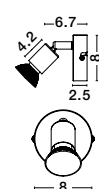

BASE - 662001

Rust Metal
LED GU10 1x10 Watt 230 Volt
IP20 Bulb Excluded
D: 8 W: 6.7 H: 10.9 cm

BASE - 660001

Satin Nickel Metal
LED GU10 1x10 Watt 230 Volt
IP20 Bulb Excluded
D: 8 W: 6.7 H: 10.9 cm

BASE - 661001

Matt White Metal
LED GU10 1x10 Watt 230 Volt
IP20 Bulb Excluded
D: 8 W: 6.7 H: 10.9 cm

BASE - 660002

Satin Nickel Metal
LED GU10 2x10 Watt 230 Volt
IP20 Bulb Excluded
L: 31 W: 8 H: 10.9 cm

BASE - 661002

Matt White Metal
LED GU10 2x10 Watt 230 Volt
IP20 Bulb Excluded
L: 31 W: 8 H: 10.9 cm

BASE - 660003

Satin Nickel Metal
LED GU10 3x10 Watt 230 Volt
IP20 Bulb Excluded
L: 49 W: 8 H: 10.9 cm

BASE - 661003

Matt White Metal
LED GU10 3x10 Watt 230 Volt
IP20 Bulb Excluded
L: 49 W: 8 H: 10.9 cm

BASE - 660004

Satin Nickel Metal
LED GU10 4x10 Watt 230 Volt
IP20 Bulb Excluded
L: 51 W: 8 H: 10.9 cm

BASE - 661004

Matt White Metal
LED GU10 4x10 Watt 230 Volt
IP20 Bulb Excluded
L: 51 W: 8 H: 10.9 cm