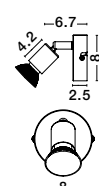

BASE - 662001

Rust Metal
LED GU10 1x10 Watt 230 Volt
IP20 Bulb Excluded
D: 8 W: 6.7 H: 10.9 cm

BASE - 660001

Satin Nickel Metal
LED GU10 1x10 Watt 230 Volt
IP20 Bulb Excluded
D: 8 W: 6.7 H: 10.9 cm

BASE - 661001

Matt White Metal
LED GU10 1x10 Watt 230 Volt
IP20 Bulb Excluded
D: 8 W: 6.7 H: 10.9 cm

BASE - 660002

Satin Nickel Metal
LED GU10 2x10 Watt 230 Volt
IP20 Bulb Excluded
L: 31 W: 8 H: 10.9 cm

BASE - 661002

Matt White Metal
LED GU10 2x10 Watt 230 Volt
IP20 Bulb Excluded
L: 31 W: 8 H: 10.9 cm

BASE - 660003

Satin Nickel Metal
LED GU10 3x10 Watt 230 Volt
IP20 Bulb Excluded
L: 49 W: 8 H: 10.9 cm

BASE - 661003

Matt White Metal
LED GU10 3x10 Watt 230 Volt
IP20 Bulb Excluded
L: 49 W: 8 H: 10.9 cm

BASE - 660004

Satin Nickel Metal
LED GU10 4x10 Watt 230 Volt
IP20 Bulb Excluded
L: 51 W: 8 H: 10.9 cm

BASE - 661004

Matt White Metal
LED GU10 4x10 Watt 230 Volt
IP20 Bulb Excluded
L: 51 W: 8 H: 10.9 cm