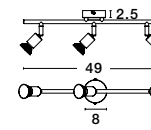

Matt White Metal
LED GU10 1x10 Watt 230 Volt
IP20 Bulb Excluded
D: 8 W: 6.7 H: 10.9 cm

BASE - 660002

Satin Nickel Metal
LED GU10 2x10 Watt 230 Volt
IP20 Bulb Excluded
L: 31 W: 8 H: 10.9 cm

BASE - 661002

Matt White Metal
LED GU10 2x10 Watt 230 Volt
IP20 Bulb Excluded
L: 31 W: 8 H: 10.9 cm

BASE - 660003

Satin Nickel Metal
LED GU10 3x10 Watt 230 Volt
IP20 Bulb Excluded
L: 49 W: 8 H: 10.9 cm

BASE - 661003

Matt White Metal
LED GU10 3x10 Watt 230 Volt
IP20 Bulb Excluded
L: 49 W: 8 H: 10.9 cm

BASE - 660004

Satin Nickel Metal
LED GU10 4x10 Watt 230 Volt
IP20 Bulb Excluded
L: 51 W: 8 H: 10.9 cm

BASE - 661004

Matt White Metal
LED GU10 4x10 Watt 230 Volt
IP20 Bulb Excluded
L: 51 W: 8 H: 10.9 cm