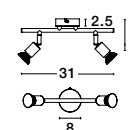

BASE - 662001

Rust Metal
LED GU10 1x10 Watt 230 Volt
IP20 Bulb Excluded
D: 8 W: 6.7 H: 10.9 cm

BASE - 660001

Satin Nickel Metal
LED GU10 1x10 Watt 230 Volt
IP20 Bulb Excluded
D: 8 W: 6.7 H: 10.9 cm

BASE - 661001

Matt White Metal
LED GU10 1x10 Watt 230 Volt
IP20 Bulb Excluded
D: 8 W: 6.7 H: 10.9 cm

BASE - 660002

Satin Nickel Metal
LED GU10 2x10 Watt 230 Volt
IP20 Bulb Excluded
L: 31 W: 8 H: 10.9 cm

BASE - 661002

Matt White Metal
LED GU10 2x10 Watt 230 Volt
IP20 Bulb Excluded
L: 31 W: 8 H: 10.9 cm

BASE - 660003

Satin Nickel Metal
LED GU10 3x10 Watt 230 Volt
IP20 Bulb Excluded
L: 49 W: 8 H: 10.9 cm

BASE - 661003

Matt White Metal
LED GU10 3x10 Watt 230 Volt
IP20 Bulb Excluded
L: 49 W: 8 H: 10.9 cm

BASE - 660004

Satin Nickel Metal
LED GU10 4x10 Watt 230 Volt
IP20 Bulb Excluded
L: 51 W: 8 H: 10.9 cm

BASE - 661004

Matt White Metal
LED GU10 4x10 Watt 230 Volt
IP20 Bulb Excluded
L: 51 W: 8 H: 10.9 cm