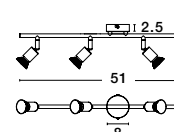

Matt White Metal
LED GU10 1x10 Watt 230 Volt
IP20 Bulb Excluded
D: 8 W: 6.7 H: 10.9 cm

BASE - 660002

Satin Nickel Metal
LED GU10 2x10 Watt 230 Volt
IP20 Bulb Excluded
L: 31 W: 8 H: 10.9 cm

BASE - 661002

Matt White Metal
LED GU10 2x10 Watt 230 Volt
IP20 Bulb Excluded
L: 31 W: 8 H: 10.9 cm

BASE - 660003

Satin Nickel Metal
LED GU10 3x10 Watt 230 Volt
IP20 Bulb Excluded
L: 49 W: 8 H: 10.9 cm

BASE - 661003

Matt White Metal
LED GU10 3x10 Watt 230 Volt
IP20 Bulb Excluded
L: 49 W: 8 H: 10.9 cm

BASE - 660004

Satin Nickel Metal
LED GU10 4x10 Watt 230 Volt
IP20 Bulb Excluded
L: 51 W: 8 H: 10.9 cm

BASE - 661004

Matt White Metal
LED GU10 4x10 Watt 230 Volt
IP20 Bulb Excluded
L: 51 W: 8 H: 10.9 cm