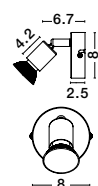

BASE - 662001

Rust Metal
LED GU10 1x10 Watt 230 Volt
IP20 Bulb Excluded
D: 8 W: 6.7 H: 10.9 cm

BASE - 660001

Satin Nickel Metal
LED GU10 1x10 Watt 230 Volt
IP20 Bulb Excluded
D: 8 W: 6.7 H: 10.9 cm

BASE - 661001

Matt White Metal
LED GU10 1x10 Watt 230 Volt
IP20 Bulb Excluded
D: 8 W: 6.7 H: 10.9 cm

BASE - 660002

Satin Nickel Metal
LED GU10 2x10 Watt 230 Volt
IP20 Bulb Excluded
L: 31 W: 8 H: 10.9 cm

BASE - 661002

Matt White Metal
LED GU10 2x10 Watt 230 Volt
IP20 Bulb Excluded
L: 31 W: 8 H: 10.9 cm

BASE - 660003

Satin Nickel Metal
LED GU10 3x10 Watt 230 Volt
IP20 Bulb Excluded
L: 49 W: 8 H: 10.9 cm

BASE - 661003

Matt White Metal
LED GU10 3x10 Watt 230 Volt
IP20 Bulb Excluded
L: 49 W: 8 H: 10.9 cm

BASE - 660004

Satin Nickel Metal
LED GU10 4x10 Watt 230 Volt
IP20 Bulb Excluded
L: 51 W: 8 H: 10.9 cm

BASE - 661004

Matt White Metal
LED GU10 4x10 Watt 230 Volt
IP20 Bulb Excluded
L: 51 W: 8 H: 10.9 cm