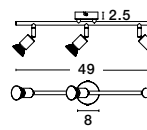

BASE - 662001

Rust Metal
LED GU10 1x10 Watt 230 Volt
IP20 Bulb Excluded
D: 8 W: 6.7 H: 10.9 cm

BASE - 660001

Satin Nickel Metal
LED GU10 1x10 Watt 230 Volt
IP20 Bulb Excluded
D: 8 W: 6.7 H: 10.9 cm

BASE - 661001

Matt White Metal
LED GU10 1x10 Watt 230 Volt
IP20 Bulb Excluded
D: 8 W: 6.7 H: 10.9 cm

BASE - 660002

Satin Nickel Metal
LED GU10 2x10 Watt 230 Volt
IP20 Bulb Excluded
L: 31 W: 8 H: 10.9 cm

BASE - 661002

Matt White Metal
LED GU10 2x10 Watt 230 Volt
IP20 Bulb Excluded
L: 31 W: 8 H: 10.9 cm

BASE - 660003

Satin Nickel Metal
LED GU10 3x10 Watt 230 Volt
IP20 Bulb Excluded
L: 49 W: 8 H: 10.9 cm

BASE - 661003

Matt White Metal
LED GU10 3x10 Watt 230 Volt
IP20 Bulb Excluded
L: 49 W: 8 H: 10.9 cm

BASE - 660004

Satin Nickel Metal
LED GU10 4x10 Watt 230 Volt
IP20 Bulb Excluded
L: 51 W: 8 H: 10.9 cm

BASE - 661004

Matt White Metal
LED GU10 4x10 Watt 230 Volt
IP20 Bulb Excluded
L: 51 W: 8 H: 10.9 cm