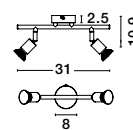

BASE - 662001

Rust Metal
LED GU10 1x10 Watt 230 Volt
IP20 Bulb Excluded
D: 8 W: 6.7 H: 10.9 cm

BASE - 660001

Satin Nickel Metal
LED GU10 1x10 Watt 230 Volt
IP20 Bulb Excluded
D: 8 W: 6.7 H: 10.9 cm

BASE - 661001

Matt White Metal
LED GU10 1x10 Watt 230 Volt
IP20 Bulb Excluded
D: 8 W: 6.7 H: 10.9 cm

BASE - 660002

Satin Nickel Metal
LED GU10 2x10 Watt 230 Volt
IP20 Bulb Excluded
L: 31 W: 8 H: 10.9 cm

BASE - 661002

Matt White Metal
LED GU10 2x10 Watt 230 Volt
IP20 Bulb Excluded
L: 31 W: 8 H: 10.9 cm

BASE - 660003

Satin Nickel Metal
LED GU10 3x10 Watt 230 Volt
IP20 Bulb Excluded
L: 49 W: 8 H: 10.9 cm

BASE - 661003

Matt White Metal
LED GU10 3x10 Watt 230 Volt
IP20 Bulb Excluded
L: 49 W: 8 H: 10.9 cm

BASE - 660004

Satin Nickel Metal
LED GU10 4x10 Watt 230 Volt
IP20 Bulb Excluded
L: 51 W: 8 H: 10.9 cm

BASE - 661004

Matt White Metal
LED GU10 4x10 Watt 230 Volt
IP20 Bulb Excluded
L: 51 W: 8 H: 10.9 cm