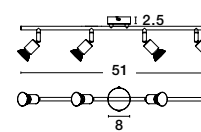

Matt White Metal
LED GU10 1x10 Watt 230 Volt
IP20 Bulb Excluded
D: 8 W: 6.7 H: 10.9 cm

BASE - 660002

Satin Nickel Metal
LED GU10 2x10 Watt 230 Volt
IP20 Bulb Excluded
L: 31 W: 8 H: 10.9 cm

BASE - 661002

Matt White Metal
LED GU10 2x10 Watt 230 Volt
IP20 Bulb Excluded
L: 31 W: 8 H: 10.9 cm

BASE - 660003

Satin Nickel Metal
LED GU10 3x10 Watt 230 Volt
IP20 Bulb Excluded
L: 49 W: 8 H: 10.9 cm

BASE - 661003

Matt White Metal
LED GU10 3x10 Watt 230 Volt
IP20 Bulb Excluded
L: 49 W: 8 H: 10.9 cm

BASE - 660004

Satin Nickel Metal
LED GU10 4x10 Watt 230 Volt
IP20 Bulb Excluded
L: 51 W: 8 H: 10.9 cm

BASE - 661004

Matt White Metal
LED GU10 4x10 Watt 230 Volt
IP20 Bulb Excluded
L: 51 W: 8 H: 10.9 cm