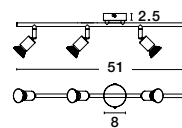

Matt White Metal
LED GU10 1x10 Watt 230 Volt
IP20 Bulb Excluded
D: 8 W: 6.7 H: 10.9 cm

BASE - 660002

Satin Nickel Metal
LED GU10 2x10 Watt 230 Volt
IP20 Bulb Excluded
L: 31 W: 8 H: 10.9 cm

BASE - 661002

Matt White Metal
LED GU10 2x10 Watt 230 Volt
IP20 Bulb Excluded
L: 31 W: 8 H: 10.9 cm

BASE - 660003

Satin Nickel Metal
LED GU10 3x10 Watt 230 Volt
IP20 Bulb Excluded
L: 49 W: 8 H: 10.9 cm

BASE - 661003

Matt White Metal
LED GU10 3x10 Watt 230 Volt
IP20 Bulb Excluded
L: 49 W: 8 H: 10.9 cm

BASE - 660004

Satin Nickel Metal
LED GU10 4x10 Watt 230 Volt
IP20 Bulb Excluded
L: 51 W: 8 H: 10.9 cm

BASE - 661004

Matt White Metal
LED GU10 4x10 Watt 230 Volt
IP20 Bulb Excluded
L: 51 W: 8 H: 10.9 cm