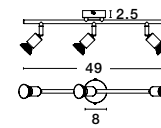

Matt White Metal
LED GU10 1x10 Watt 230 Volt
IP20 Bulb Excluded
D: 8 W: 6.7 H: 10.9 cm

BASE - 660002

Satin Nickel Metal
LED GU10 2x10 Watt 230 Volt
IP20 Bulb Excluded
L: 31 W: 8 H: 10.9 cm

BASE - 661002

Matt White Metal
LED GU10 2x10 Watt 230 Volt
IP20 Bulb Excluded
L: 31 W: 8 H: 10.9 cm

BASE - 660003

Satin Nickel Metal
LED GU10 3x10 Watt 230 Volt
IP20 Bulb Excluded
L: 49 W: 8 H: 10.9 cm

BASE - 661003

Matt White Metal
LED GU10 3x10 Watt 230 Volt
IP20 Bulb Excluded
L: 49 W: 8 H: 10.9 cm

BASE - 660004

Satin Nickel Metal
LED GU10 4x10 Watt 230 Volt
IP20 Bulb Excluded
L: 51 W: 8 H: 10.9 cm

BASE - 661004

Matt White Metal
LED GU10 4x10 Watt 230 Volt
IP20 Bulb Excluded
L: 51 W: 8 H: 10.9 cm