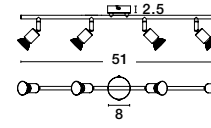

Matt White Metal
LED GU10 1x10 Watt 230 Volt
IP20 Bulb Excluded
D: 8 W: 6.7 H: 10.9 cm

BASE - 660002

Satin Nickel Metal
LED GU10 2x10 Watt 230 Volt
IP20 Bulb Excluded
L: 31 W: 8 H: 10.9 cm

BASE - 661002

Matt White Metal
LED GU10 2x10 Watt 230 Volt
IP20 Bulb Excluded
L: 31 W: 8 H: 10.9 cm

BASE - 660003

Satin Nickel Metal
LED GU10 3x10 Watt 230 Volt
IP20 Bulb Excluded
L: 49 W: 8 H: 10.9 cm

BASE - 661003

Matt White Metal
LED GU10 3x10 Watt 230 Volt
IP20 Bulb Excluded
L: 49 W: 8 H: 10.9 cm

BASE - 660004

Satin Nickel Metal
LED GU10 4x10 Watt 230 Volt
IP20 Bulb Excluded
L: 51 W: 8 H: 10.9 cm

BASE - 661004

Matt White Metal
LED GU10 4x10 Watt 230 Volt
IP20 Bulb Excluded
L: 51 W: 8 H: 10.9 cm