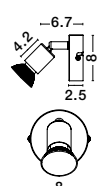

BASE - 662001

Rust Metal
LED GU10 1x10 Watt 230 Volt
IP20 Bulb Excluded
D: 8 W: 6.7 H: 10.9 cm

BASE - 660001

Satin Nickel Metal
LED GU10 1x10 Watt 230 Volt
IP20 Bulb Excluded
D: 8 W: 6.7 H: 10.9 cm

BASE - 661001

Matt White Metal
LED GU10 1x10 Watt 230 Volt
IP20 Bulb Excluded
D: 8 W: 6.7 H: 10.9 cm

BASE - 660002

Satin Nickel Metal
LED GU10 2x10 Watt 230 Volt
IP20 Bulb Excluded
L: 31 W: 8 H: 10.9 cm

BASE - 661002

Matt White Metal
LED GU10 2x10 Watt 230 Volt
IP20 Bulb Excluded
L: 31 W: 8 H: 10.9 cm

BASE - 660003

Satin Nickel Metal
LED GU10 3x10 Watt 230 Volt
IP20 Bulb Excluded
L: 49 W: 8 H: 10.9 cm

BASE - 661003

Matt White Metal
LED GU10 3x10 Watt 230 Volt
IP20 Bulb Excluded
L: 49 W: 8 H: 10.9 cm

BASE - 660004

Satin Nickel Metal
LED GU10 4x10 Watt 230 Volt
IP20 Bulb Excluded
L: 51 W: 8 H: 10.9 cm

BASE - 661004

Matt White Metal
LED GU10 4x10 Watt 230 Volt
IP20 Bulb Excluded
L: 51 W: 8 H: 10.9 cm