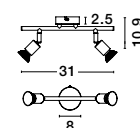

BASE - 662001

Rust Metal
LED GU10 1x10 Watt 230 Volt
IP20 Bulb Excluded
D: 8 W: 6.7 H: 10.9 cm

BASE - 660001

Satin Nickel Metal
LED GU10 1x10 Watt 230 Volt
IP20 Bulb Excluded
D: 8 W: 6.7 H: 10.9 cm

BASE - 661001

Matt White Metal
LED GU10 1x10 Watt 230 Volt
IP20 Bulb Excluded
D: 8 W: 6.7 H: 10.9 cm

BASE - 660002

Satin Nickel Metal
LED GU10 2x10 Watt 230 Volt
IP20 Bulb Excluded
L: 31 W: 8 H: 10.9 cm

BASE - 661002

Matt White Metal
LED GU10 2x10 Watt 230 Volt
IP20 Bulb Excluded
L: 31 W: 8 H: 10.9 cm

BASE - 660003

Satin Nickel Metal
LED GU10 3x10 Watt 230 Volt
IP20 Bulb Excluded
L: 49 W: 8 H: 10.9 cm

BASE - 661003

Matt White Metal
LED GU10 3x10 Watt 230 Volt
IP20 Bulb Excluded
L: 49 W: 8 H: 10.9 cm

BASE - 660004

Satin Nickel Metal
LED GU10 4x10 Watt 230 Volt
IP20 Bulb Excluded
L: 51 W: 8 H: 10.9 cm

BASE - 661004

Matt White Metal
LED GU10 4x10 Watt 230 Volt
IP20 Bulb Excluded
L: 51 W: 8 H: 10.9 cm