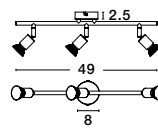

Matt White Metal
LED GU10 1x10 Watt 230 Volt
IP20 Bulb Excluded
D: 8 W: 6.7 H: 10.9 cm

BASE - 660002

Satin Nickel Metal
LED GU10 2x10 Watt 230 Volt
IP20 Bulb Excluded
L: 31 W: 8 H: 10.9 cm

BASE - 661002

Matt White Metal
LED GU10 2x10 Watt 230 Volt
IP20 Bulb Excluded
L: 31 W: 8 H: 10.9 cm

BASE - 660003

Satin Nickel Metal
LED GU10 3x10 Watt 230 Volt
IP20 Bulb Excluded
L: 49 W: 8 H: 10.9 cm

BASE - 661003

Matt White Metal
LED GU10 3x10 Watt 230 Volt
IP20 Bulb Excluded
L: 49 W: 8 H: 10.9 cm

BASE - 660004

Satin Nickel Metal
LED GU10 4x10 Watt 230 Volt
IP20 Bulb Excluded
L: 51 W: 8 H: 10.9 cm

BASE - 661004

Matt White Metal
LED GU10 4x10 Watt 230 Volt
IP20 Bulb Excluded
L: 51 W: 8 H: 10.9 cm